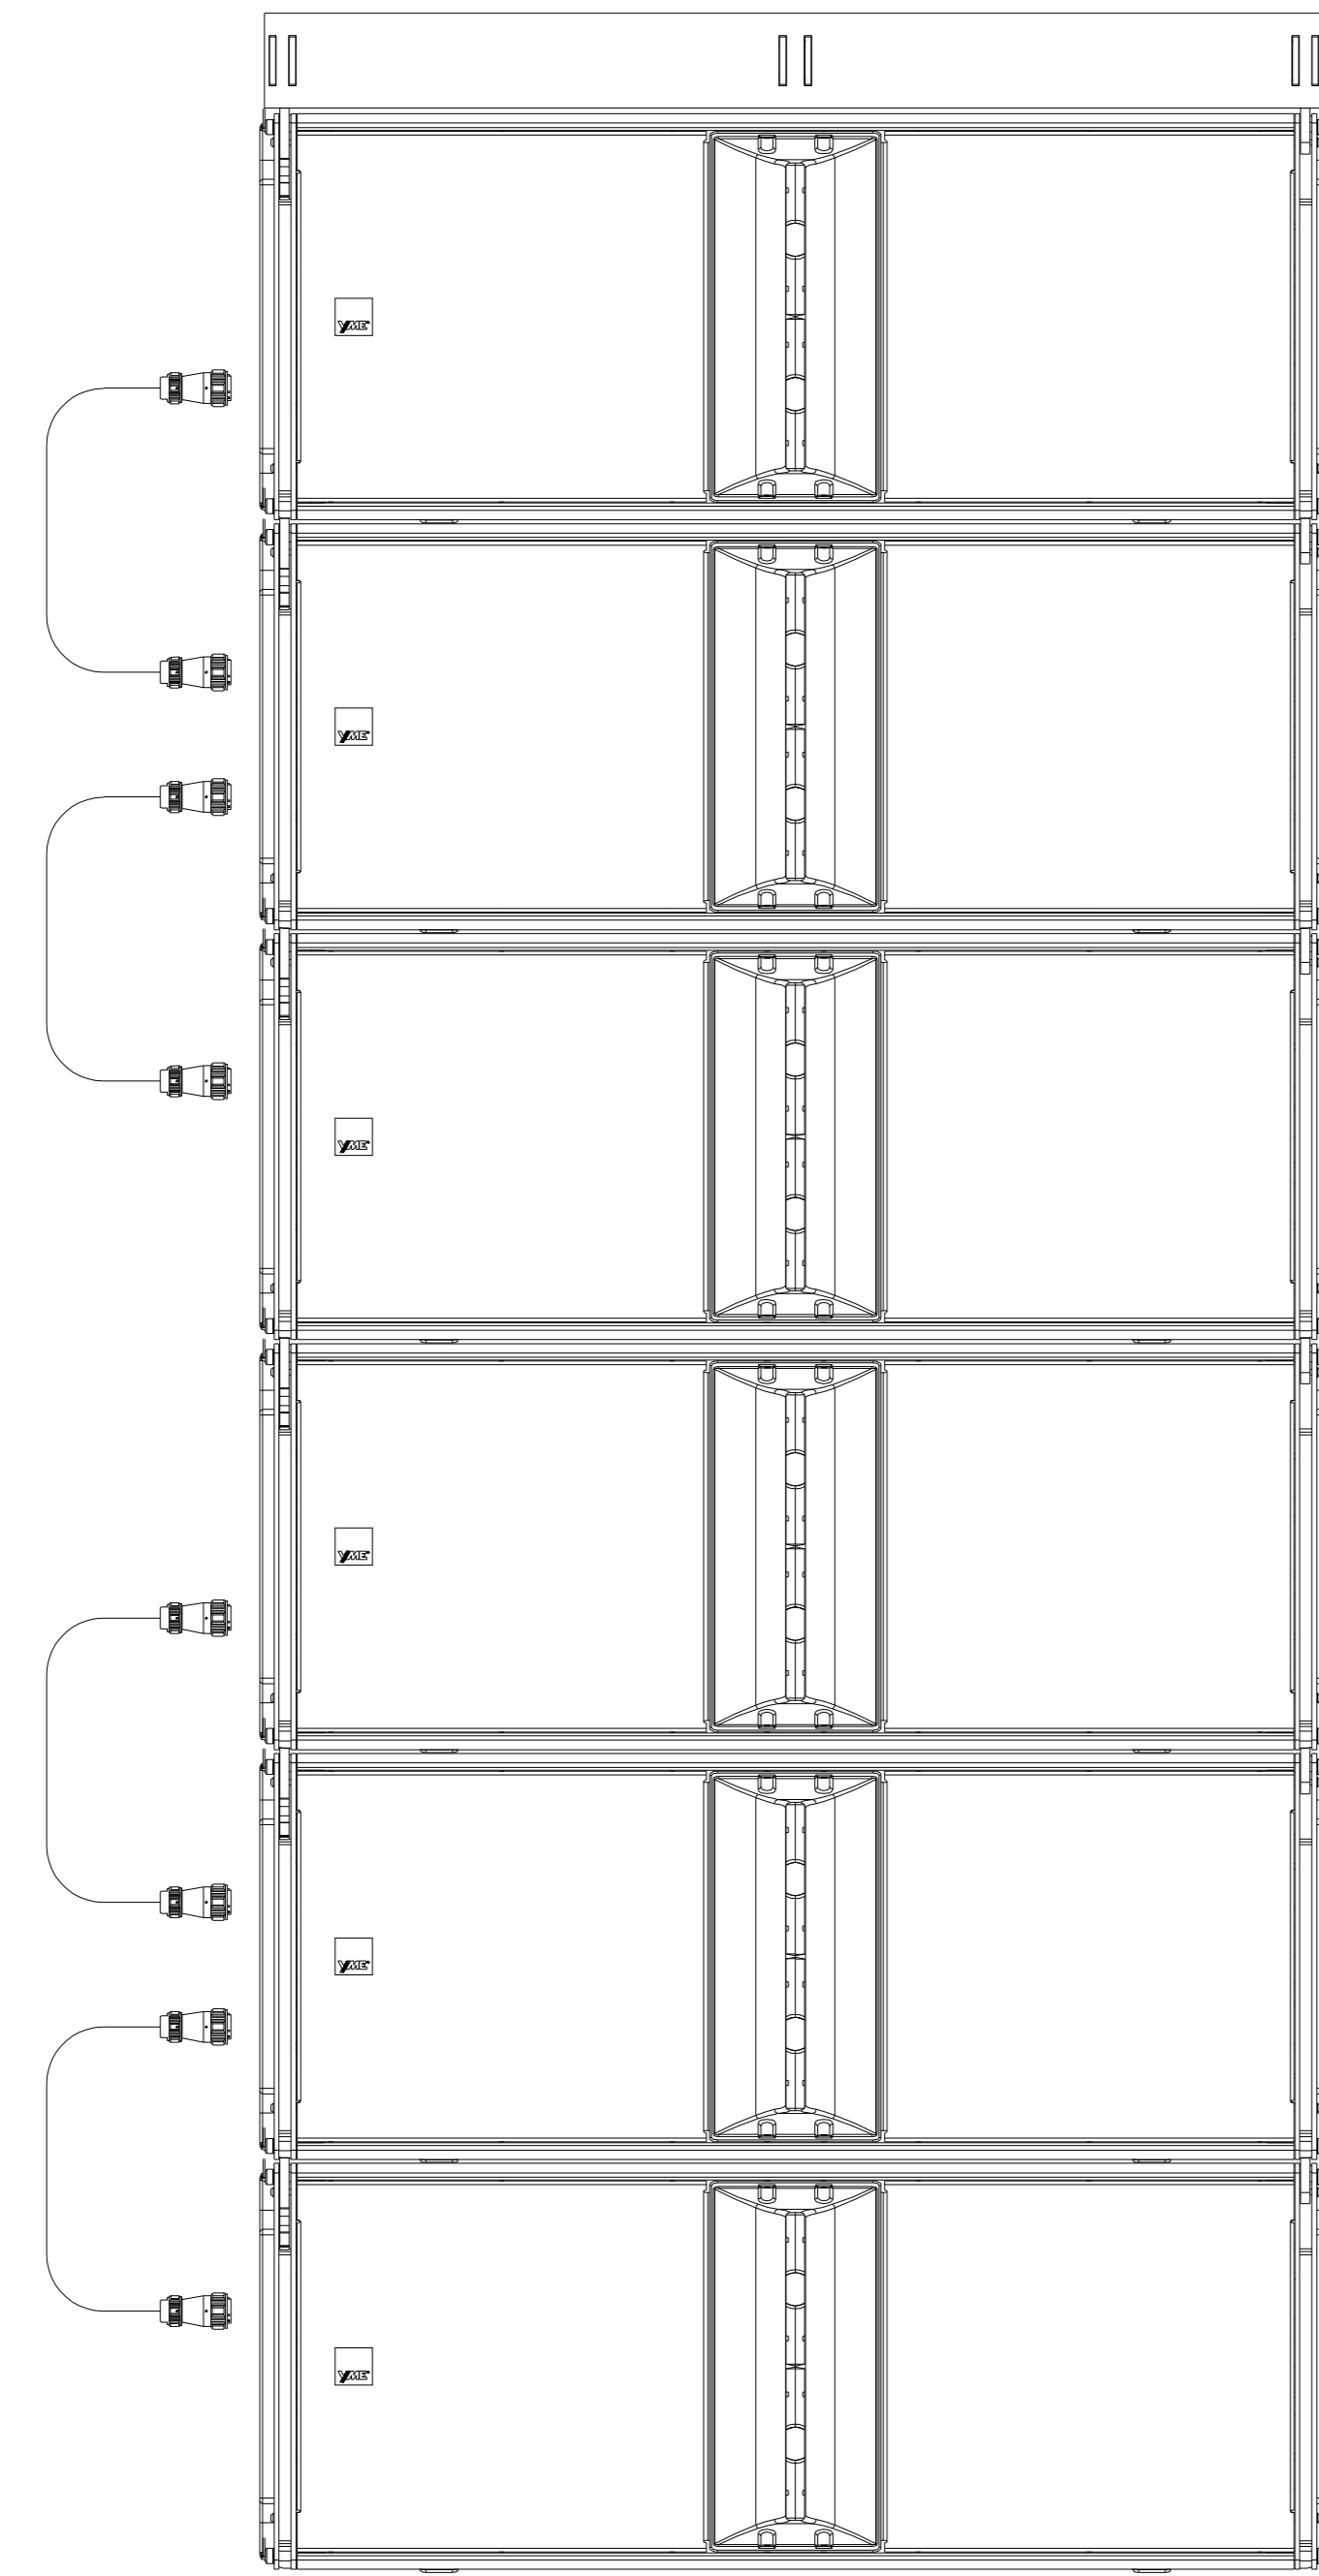

GT Active Sys 1  
12 Tops+4 Subs

- 4 x XTA DP424
- 12 x HSA 7000D
- 6 x LPN 16A
- 6 x 8RU Rack AVR

6 X GT 13

SPEAKER 1

SPEAKER 1

SPEAKER 1

SPEAKER 1

6 X GT 13

2 X GT 21

SPEAKER 1

SPEAKER 2

SPEAKER 1

SPEAKER 2

2 X GT 21