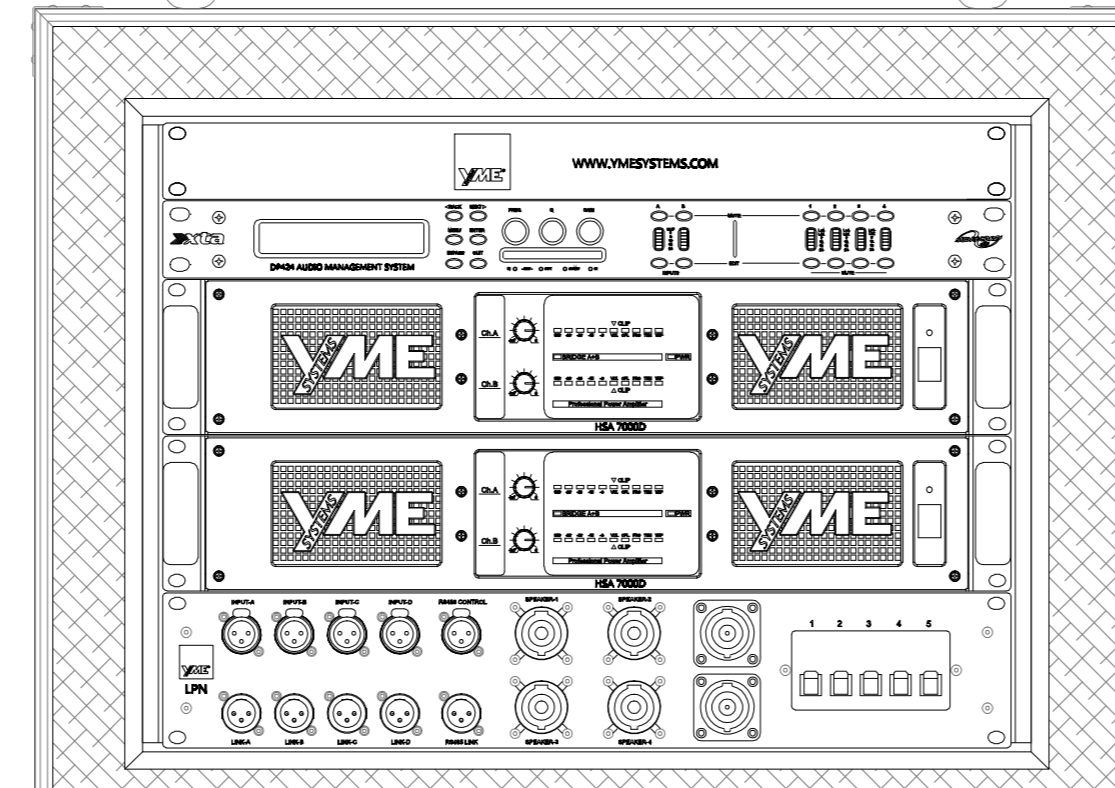

GT Active Sys 1  
12 Tops+4 Subs

- 4 x XTA DP424
- 12 x HSA 7000D
- 6 x LPN 16A
- 6 x 8RU Rack AVR

6 X GT 13

SPEAKER 1

SPEAKER 1

SPEAKER 1

SPEAKER 1

6 X GT 13

2 X GT 21

SPEAKER 1

SPEAKER 2

SPEAKER 1

SPEAKER 2

2 X GT 21