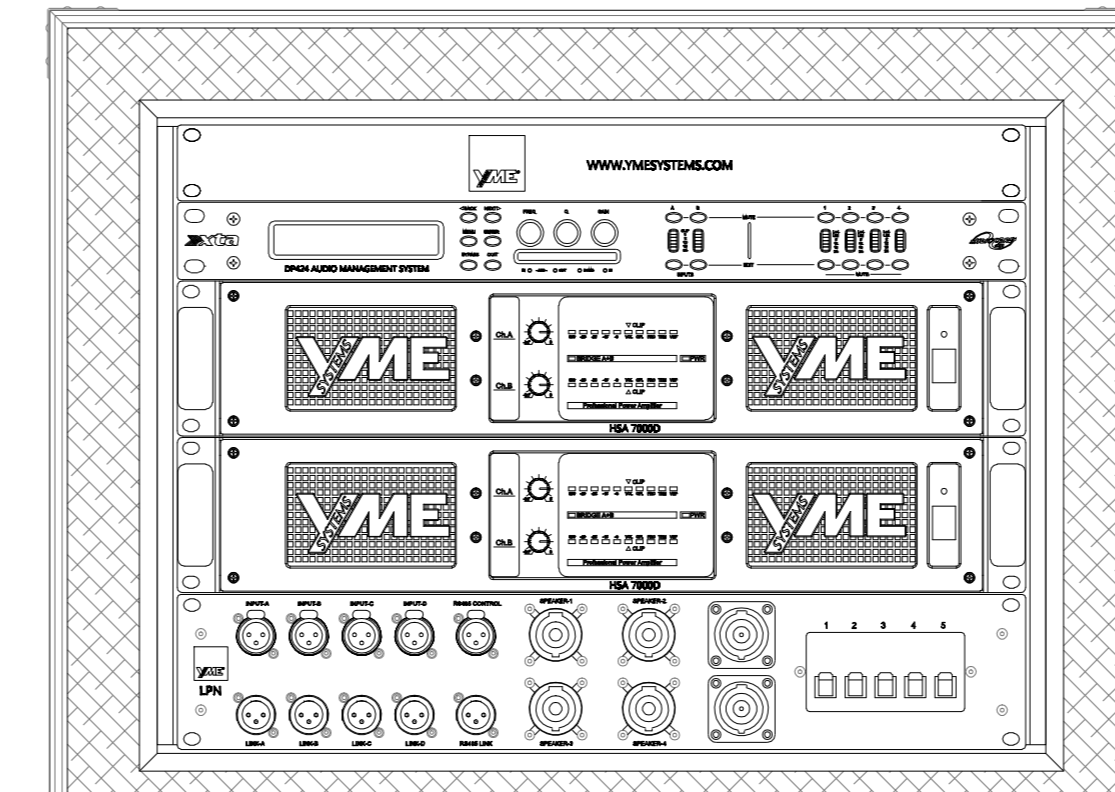

GT Active Sys 1  
12 Tops+4 Subs

- 4 x XTA DP424
- 12 x HSA 7000D
- 6 x LPN 16A
- 6 x 8RU Rack AVR

6 X GT 13

SPEAKER 1

SPEAKER 1

SPEAKER 1

SPEAKER 1

6 X GT 13

2 X GT 21

SPEAKER 1

SPEAKER 2

SPEAKER 1

SPEAKER 2

2 X GT 21