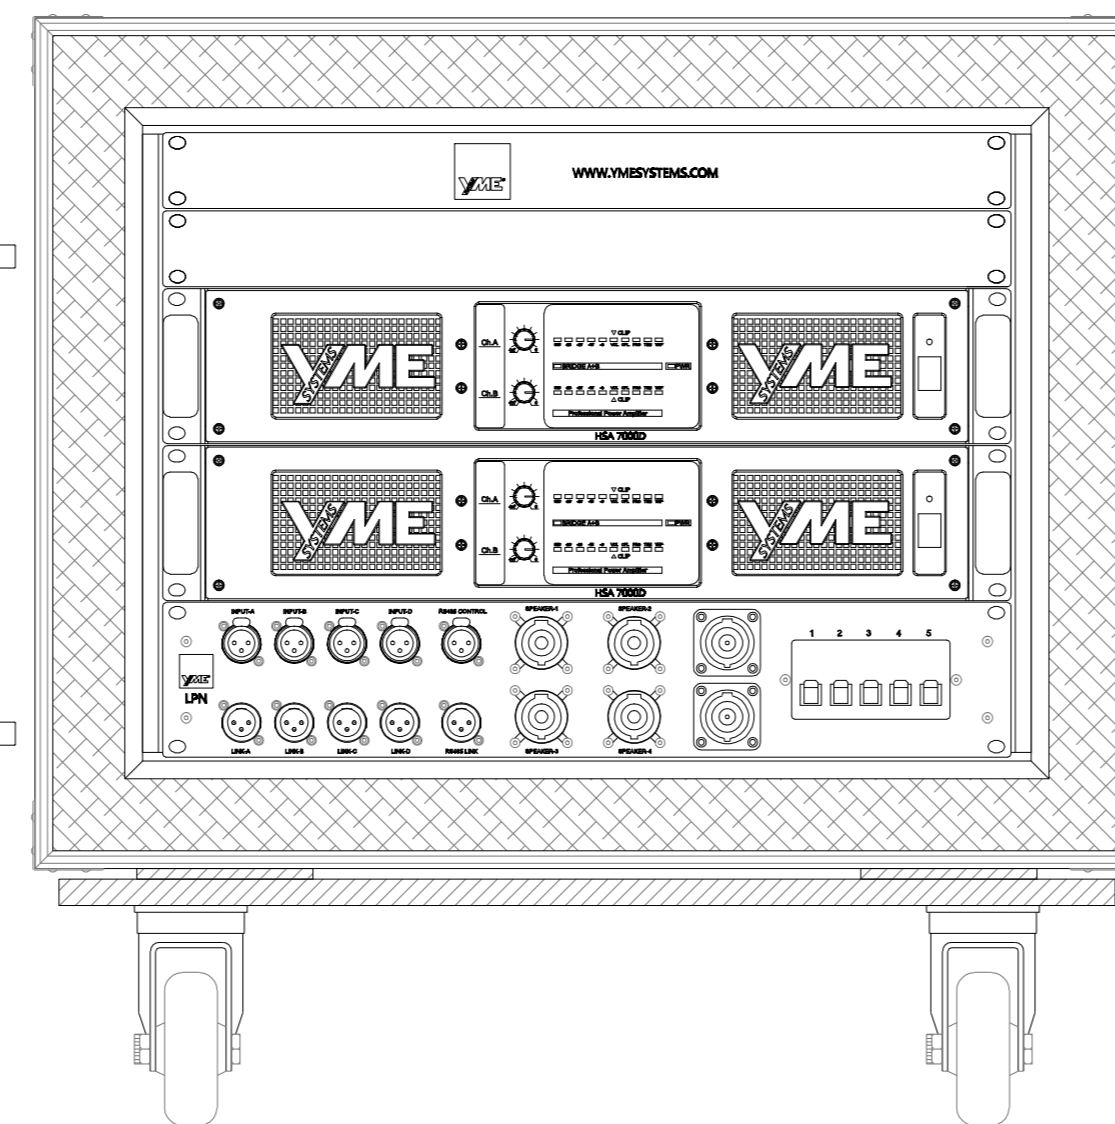

GT Active Sys 1  
12 Tops+4 Subs

- 4 x XTA DP424
- 12 x HSA 7000D
- 6 x LPN 16A
- 6 x 8RU Rack AVR

6 X GT 13

SPEAKER 1

SPEAKER 1

SPEAKER 1

SPEAKER 1

6 X GT 13

2 X GT 21

SPEAKER 1

SPEAKER 2

SPEAKER 1

SPEAKER 2

2 X GT 21