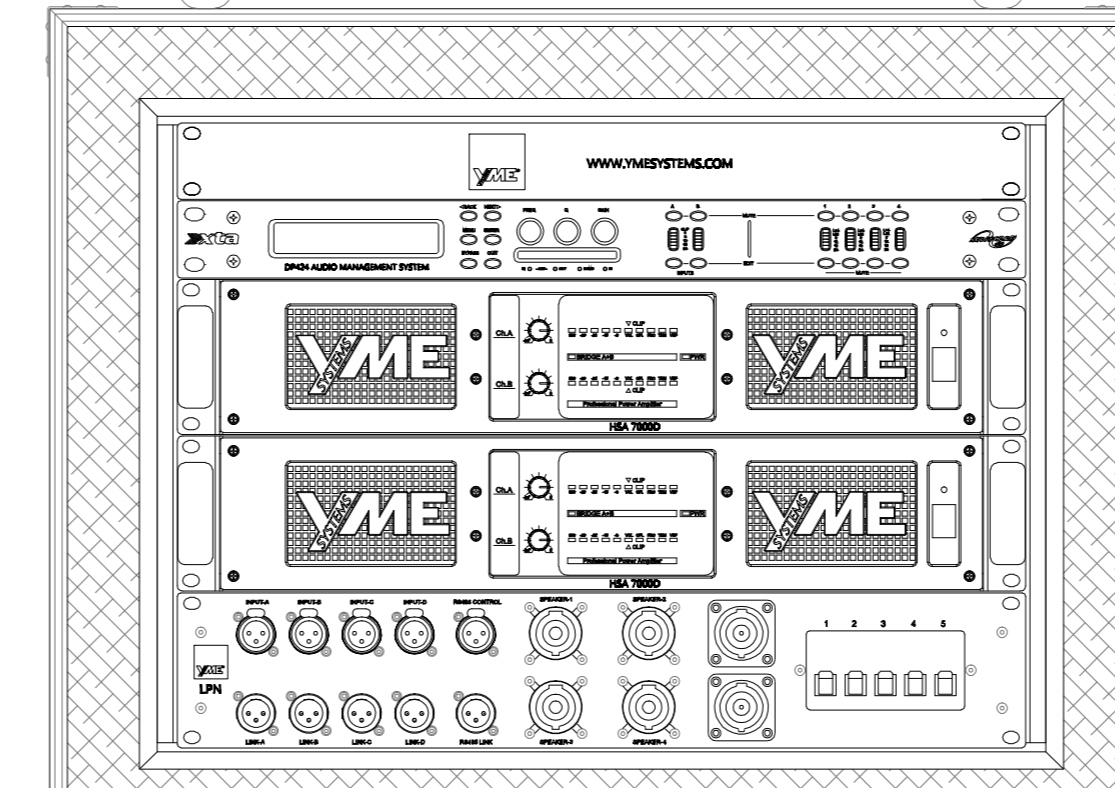

GT Active Sys 1  
12 Tops+4 Subs

- 4 x XTA DP424
- 12 x HSA 7000D
- 6 x LPN 16A
- 6 x 8RU Rack AVR

6 X GT 13

SPEAKER 1

SPEAKER 1

SPEAKER 1

SPEAKER 1

6 X GT 13

2 X GT 21

SPEAKER 1

SPEAKER 2

SPEAKER 1

SPEAKER 2

2 X GT 21