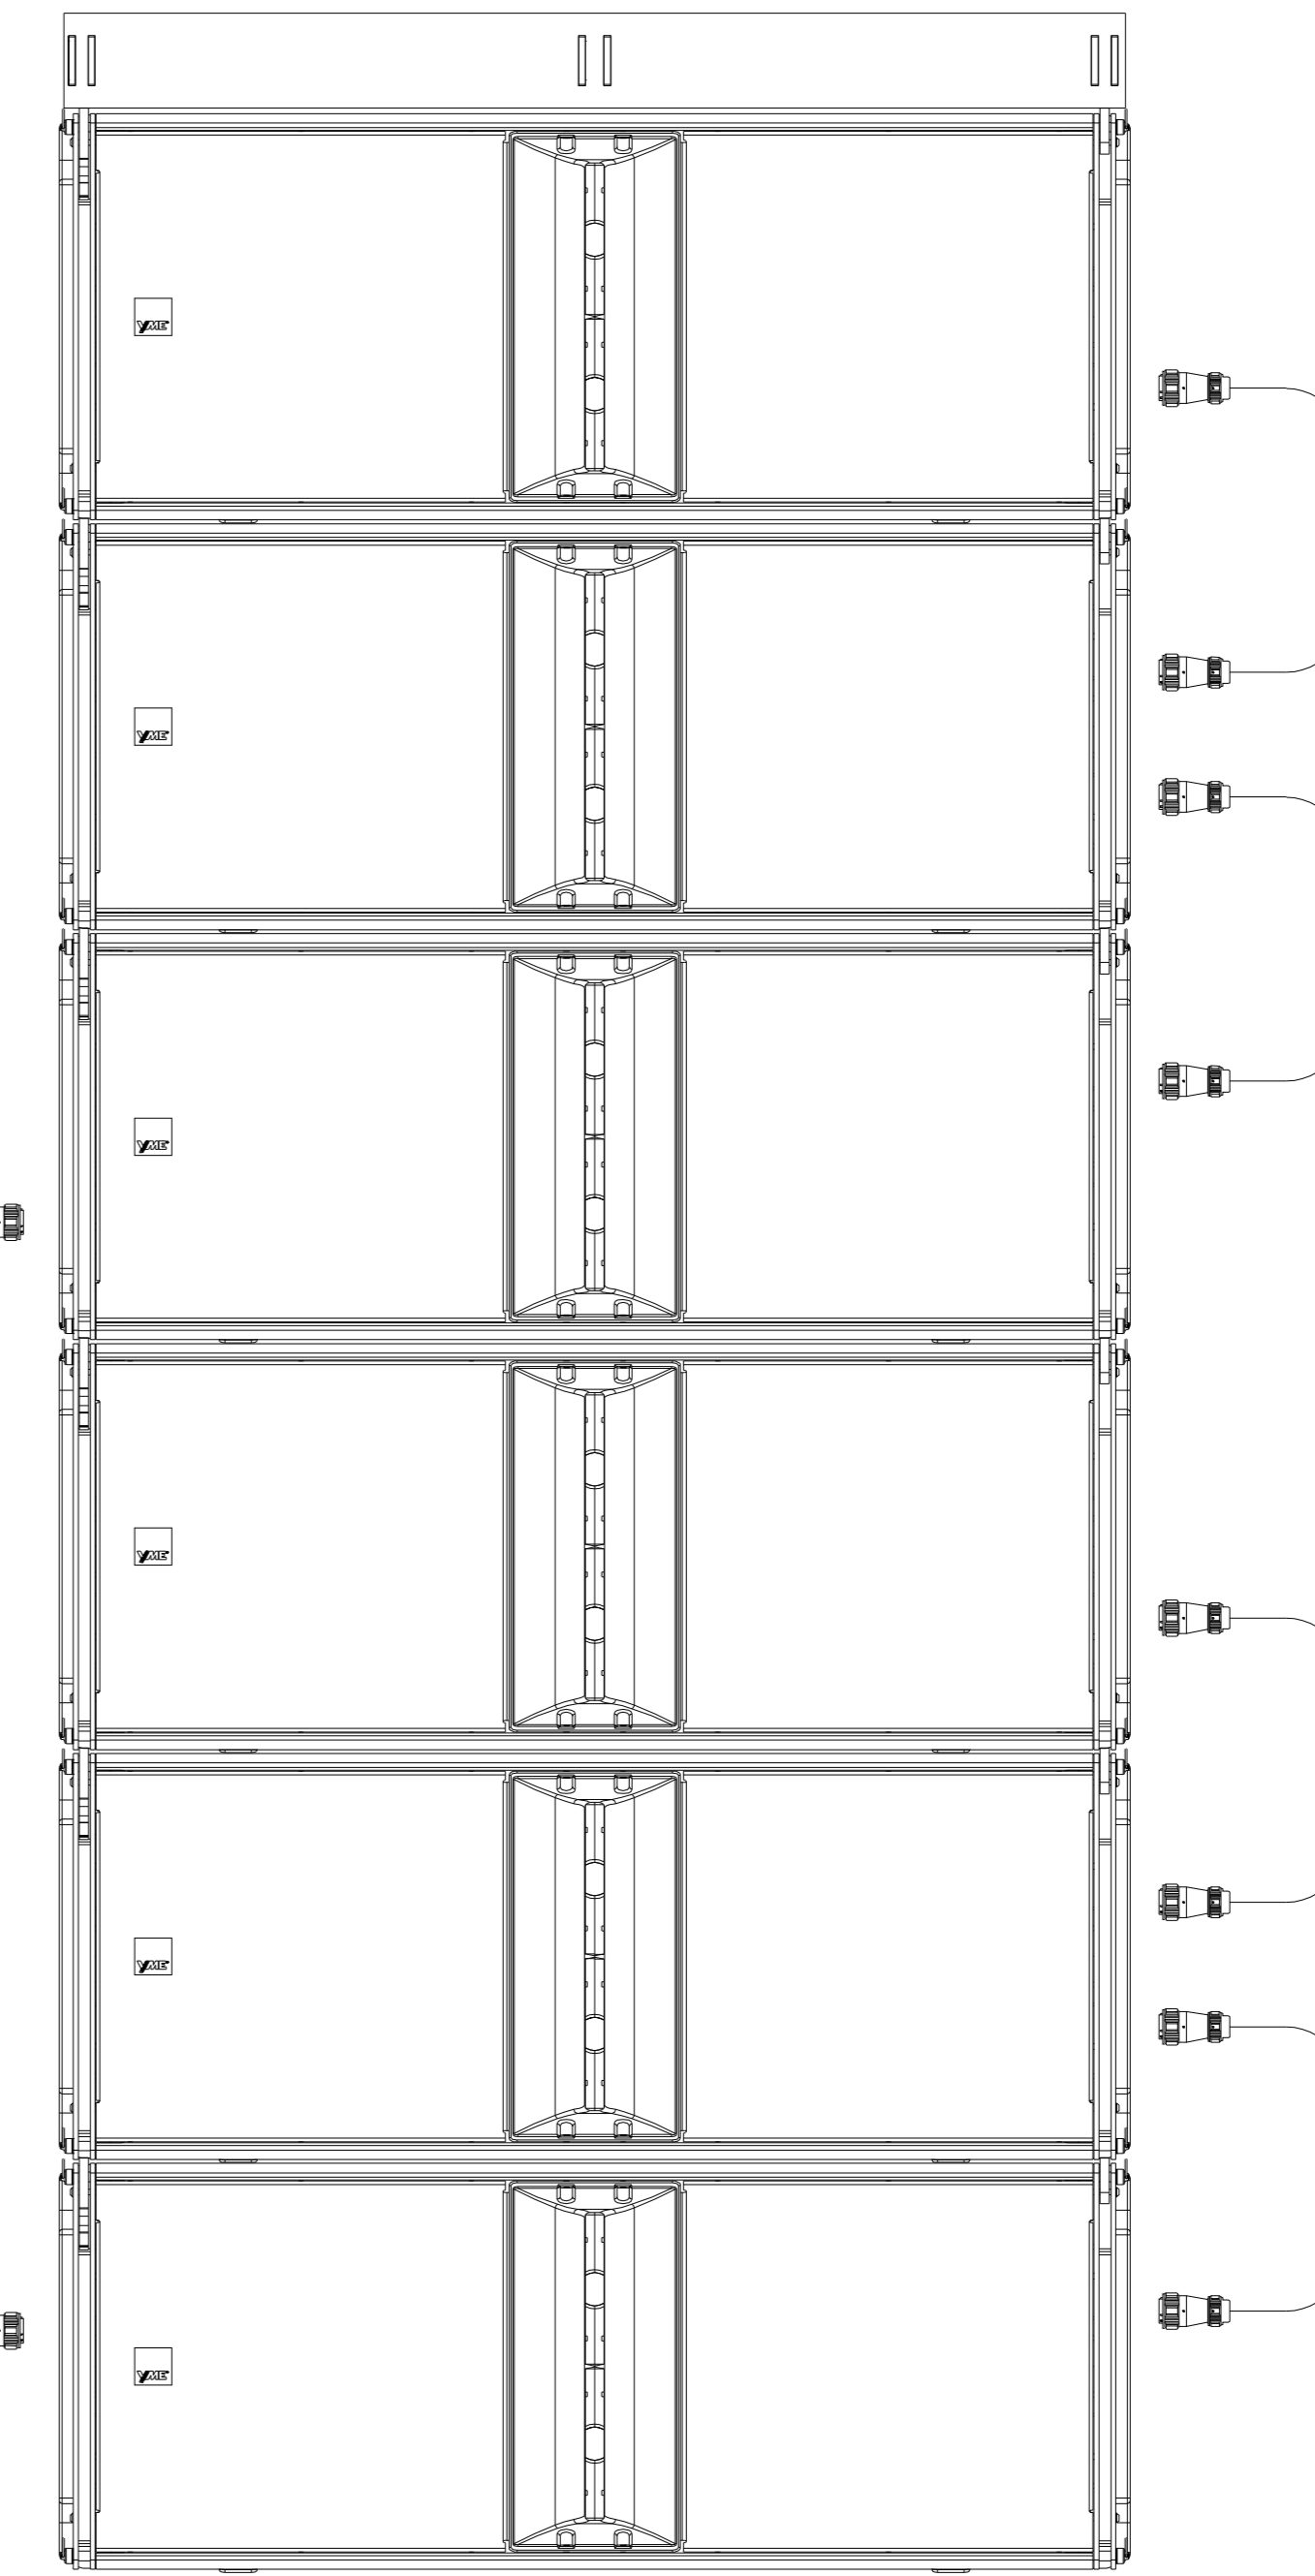

GT Active Sys 1  
12 Tops+4 Subs

- 4 x XTA DP424
- 12 x HSA 7000D
- 6 x LPN 16A
- 6 x 8RU Rack AVR

6 X GT 13

SPEAKER 1

SPEAKER 1

SPEAKER 1

SPEAKER 1

6 X GT 13

2 X GT 21

SPEAKER 1

SPEAKER 2

SPEAKER 1

SPEAKER 2

2 X GT 21