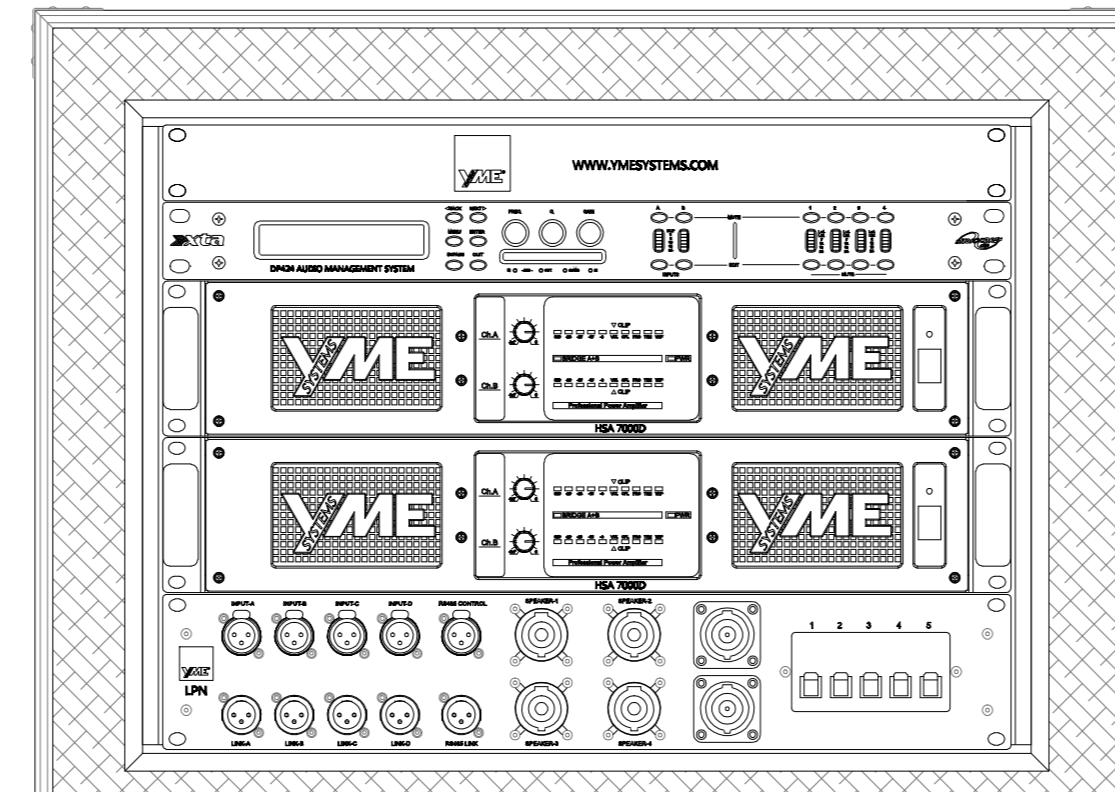

GT Active Sys 1  
12 Tops+4 Subs

- 4 x XTA DP424
- 12 x HSA 7000D
- 6 x LPN 16A
- 6 x 8RU Rack AVR

6 X GT 13

SPEAKER 1

SPEAKER 1

SPEAKER 1

SPEAKER 1

6 X GT 13

2 X GT 21

SPEAKER 1

SPEAKER 2

SPEAKER 1

SPEAKER 2

2 X GT 21