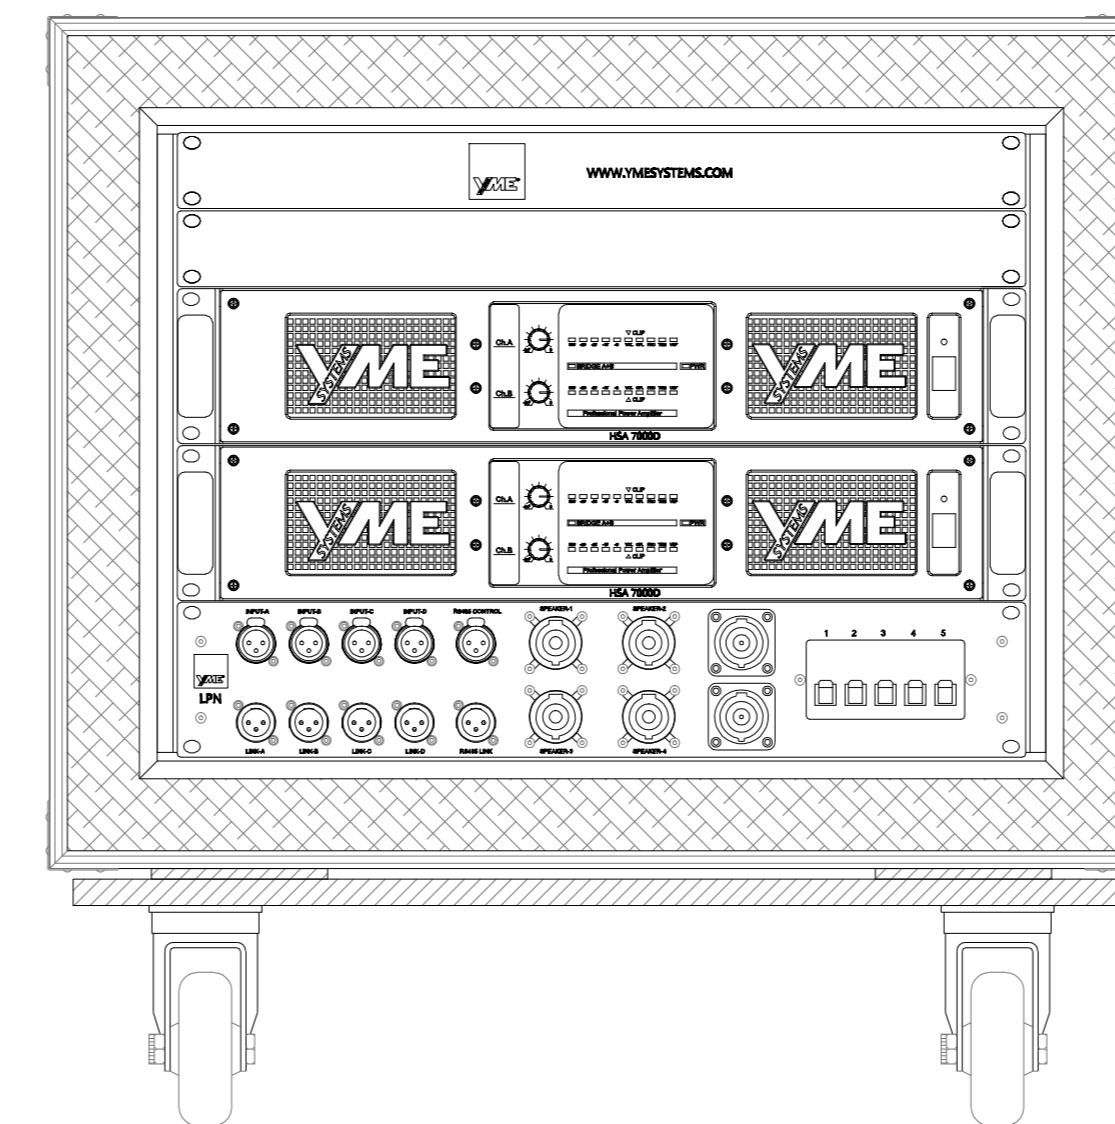

GT Active Sys 1  
12 Tops+4 Subs

- 4 x XTA DP424
- 12 x HSA 7000D
- 6 x LPN 16A
- 6 x 8RU Rack AVR

6 X GT 13

SPEAKER 1

SPEAKER 1

SPEAKER 1

SPEAKER 1

6 X GT 13

2 X GT 21

SPEAKER 1

SPEAKER 2

SPEAKER 1

SPEAKER 2

2 X GT 21