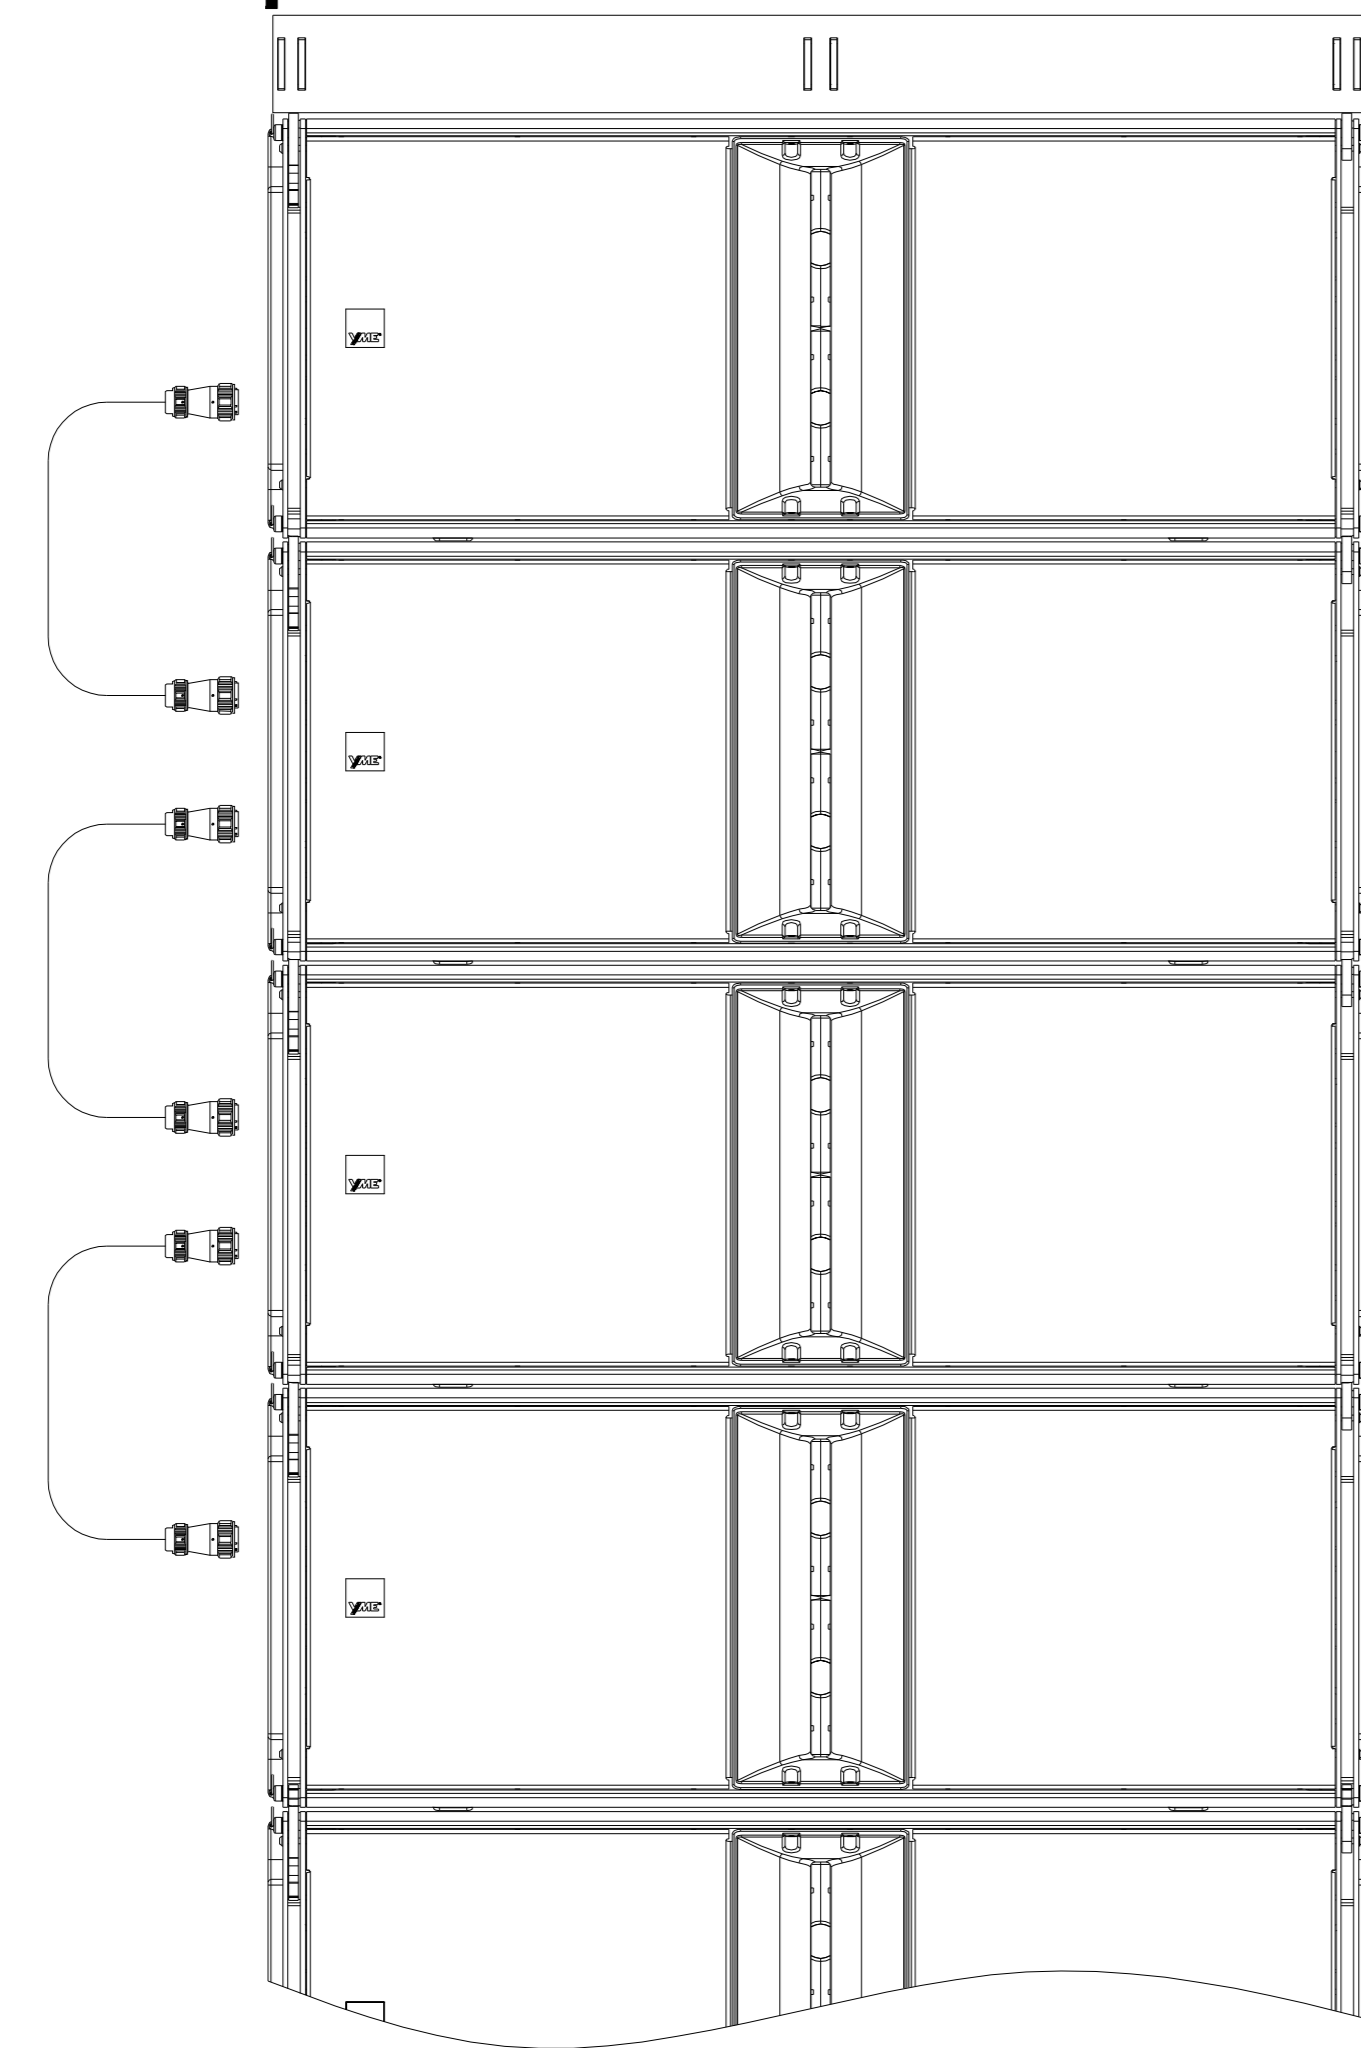

GT Active Sys 1
16 Tops+8 Subs

4 x XTA DP424
16 x HSA 7000D

8 x LPN 16A
8 x 8RU Rack AVR

8 X GT 13

8 X GT 13

4 X GT 21

4 X GT 21