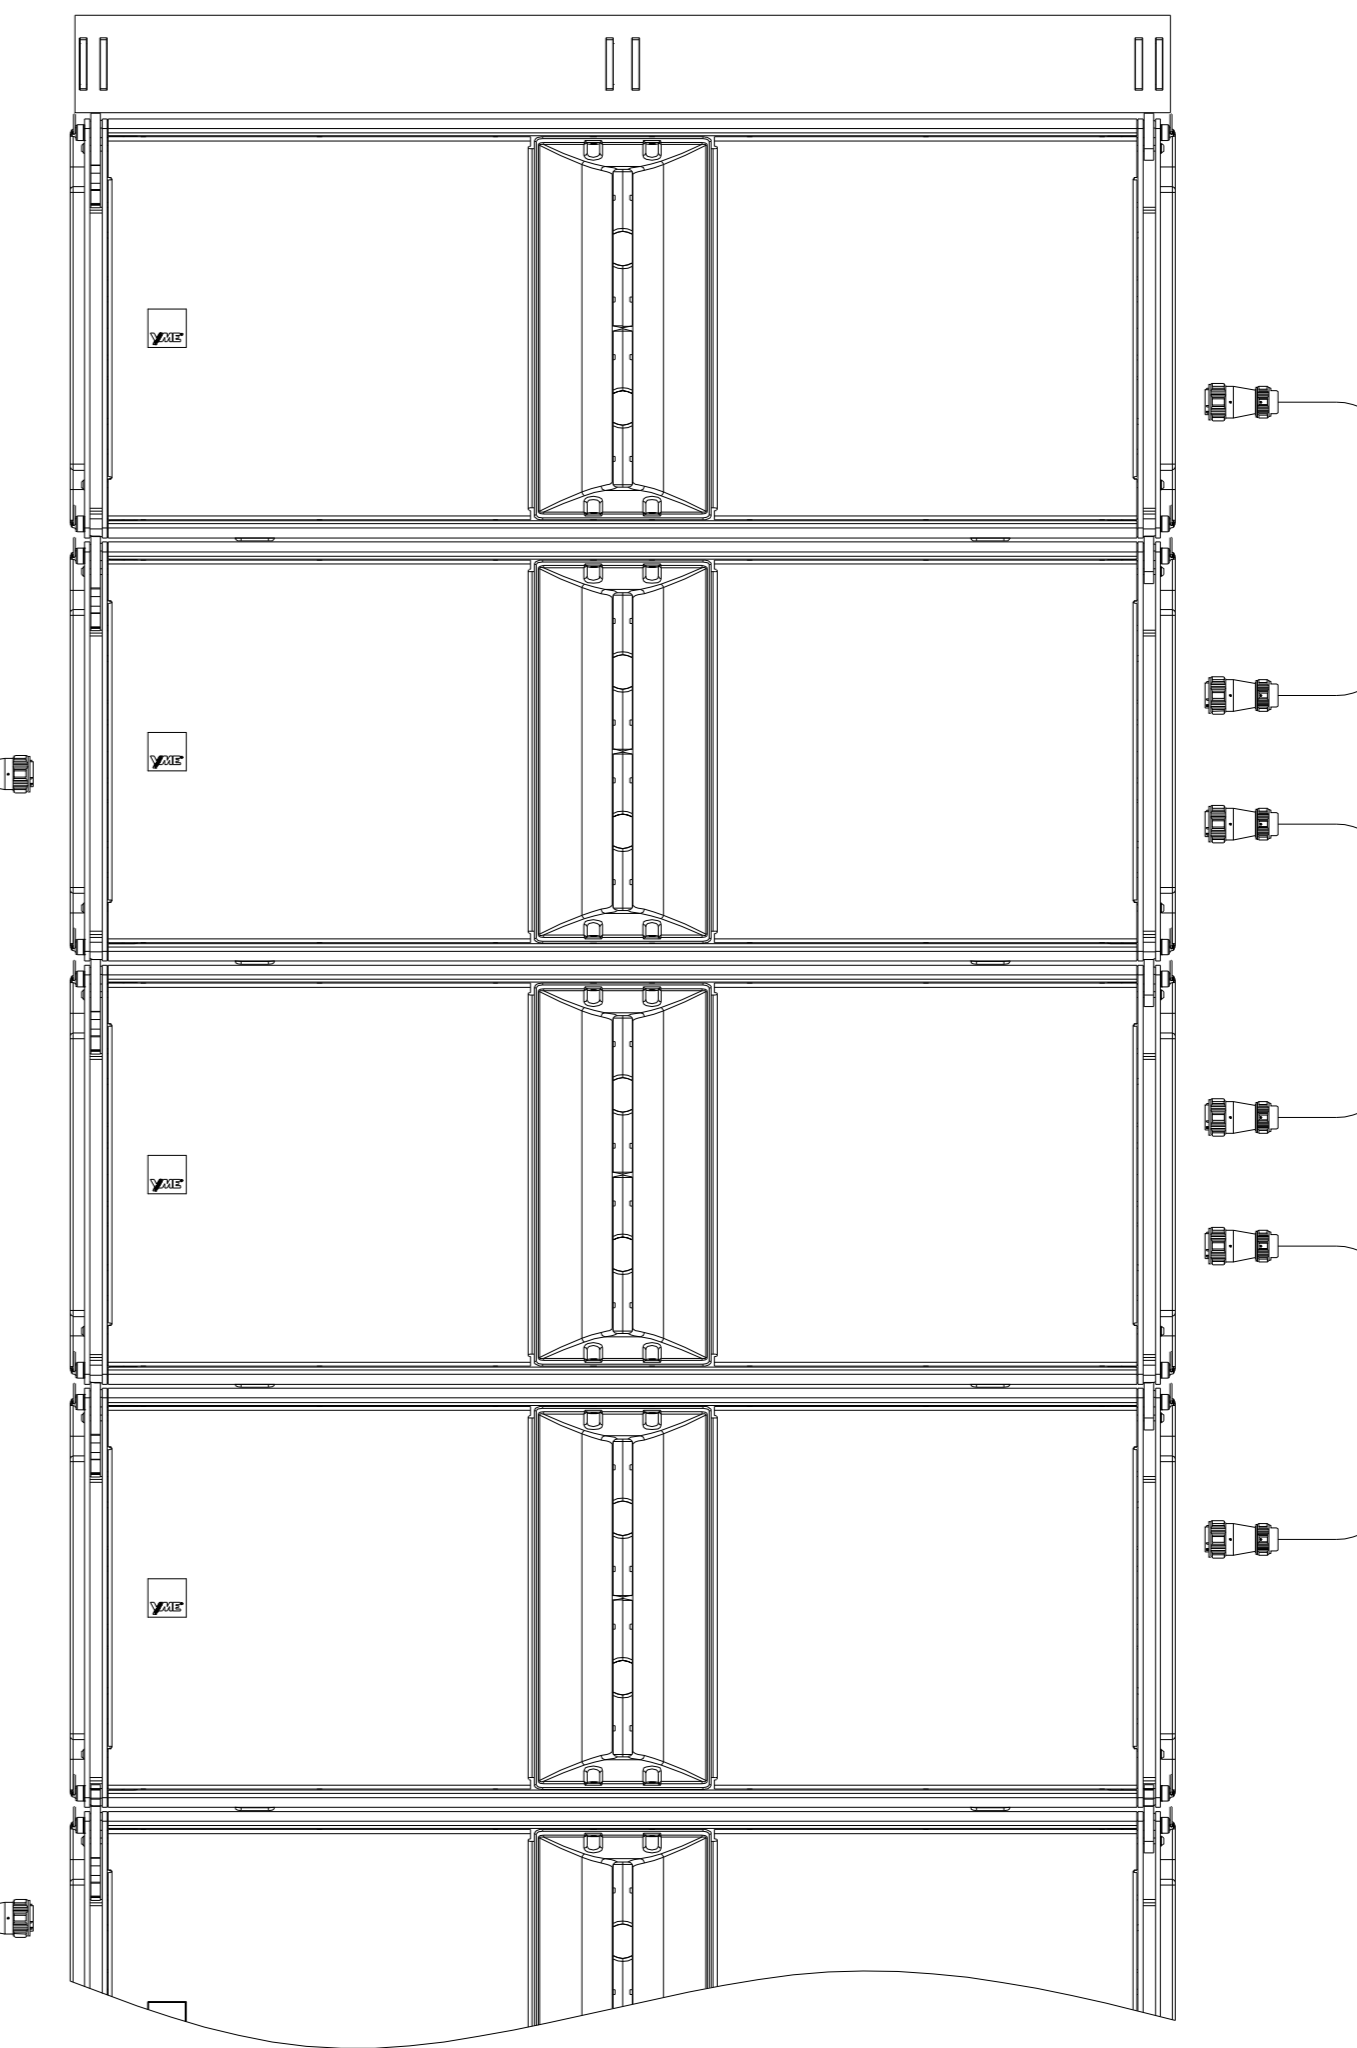

GT Active Sys 1
16 Tops+8 Subs

4 x XTA DP424
16 x HSA 7000D

8 x LPN 16A
8 x 8RU Rack AVR

8 X GT 13

8 X GT 13

4 X GT 21

4 X GT 21