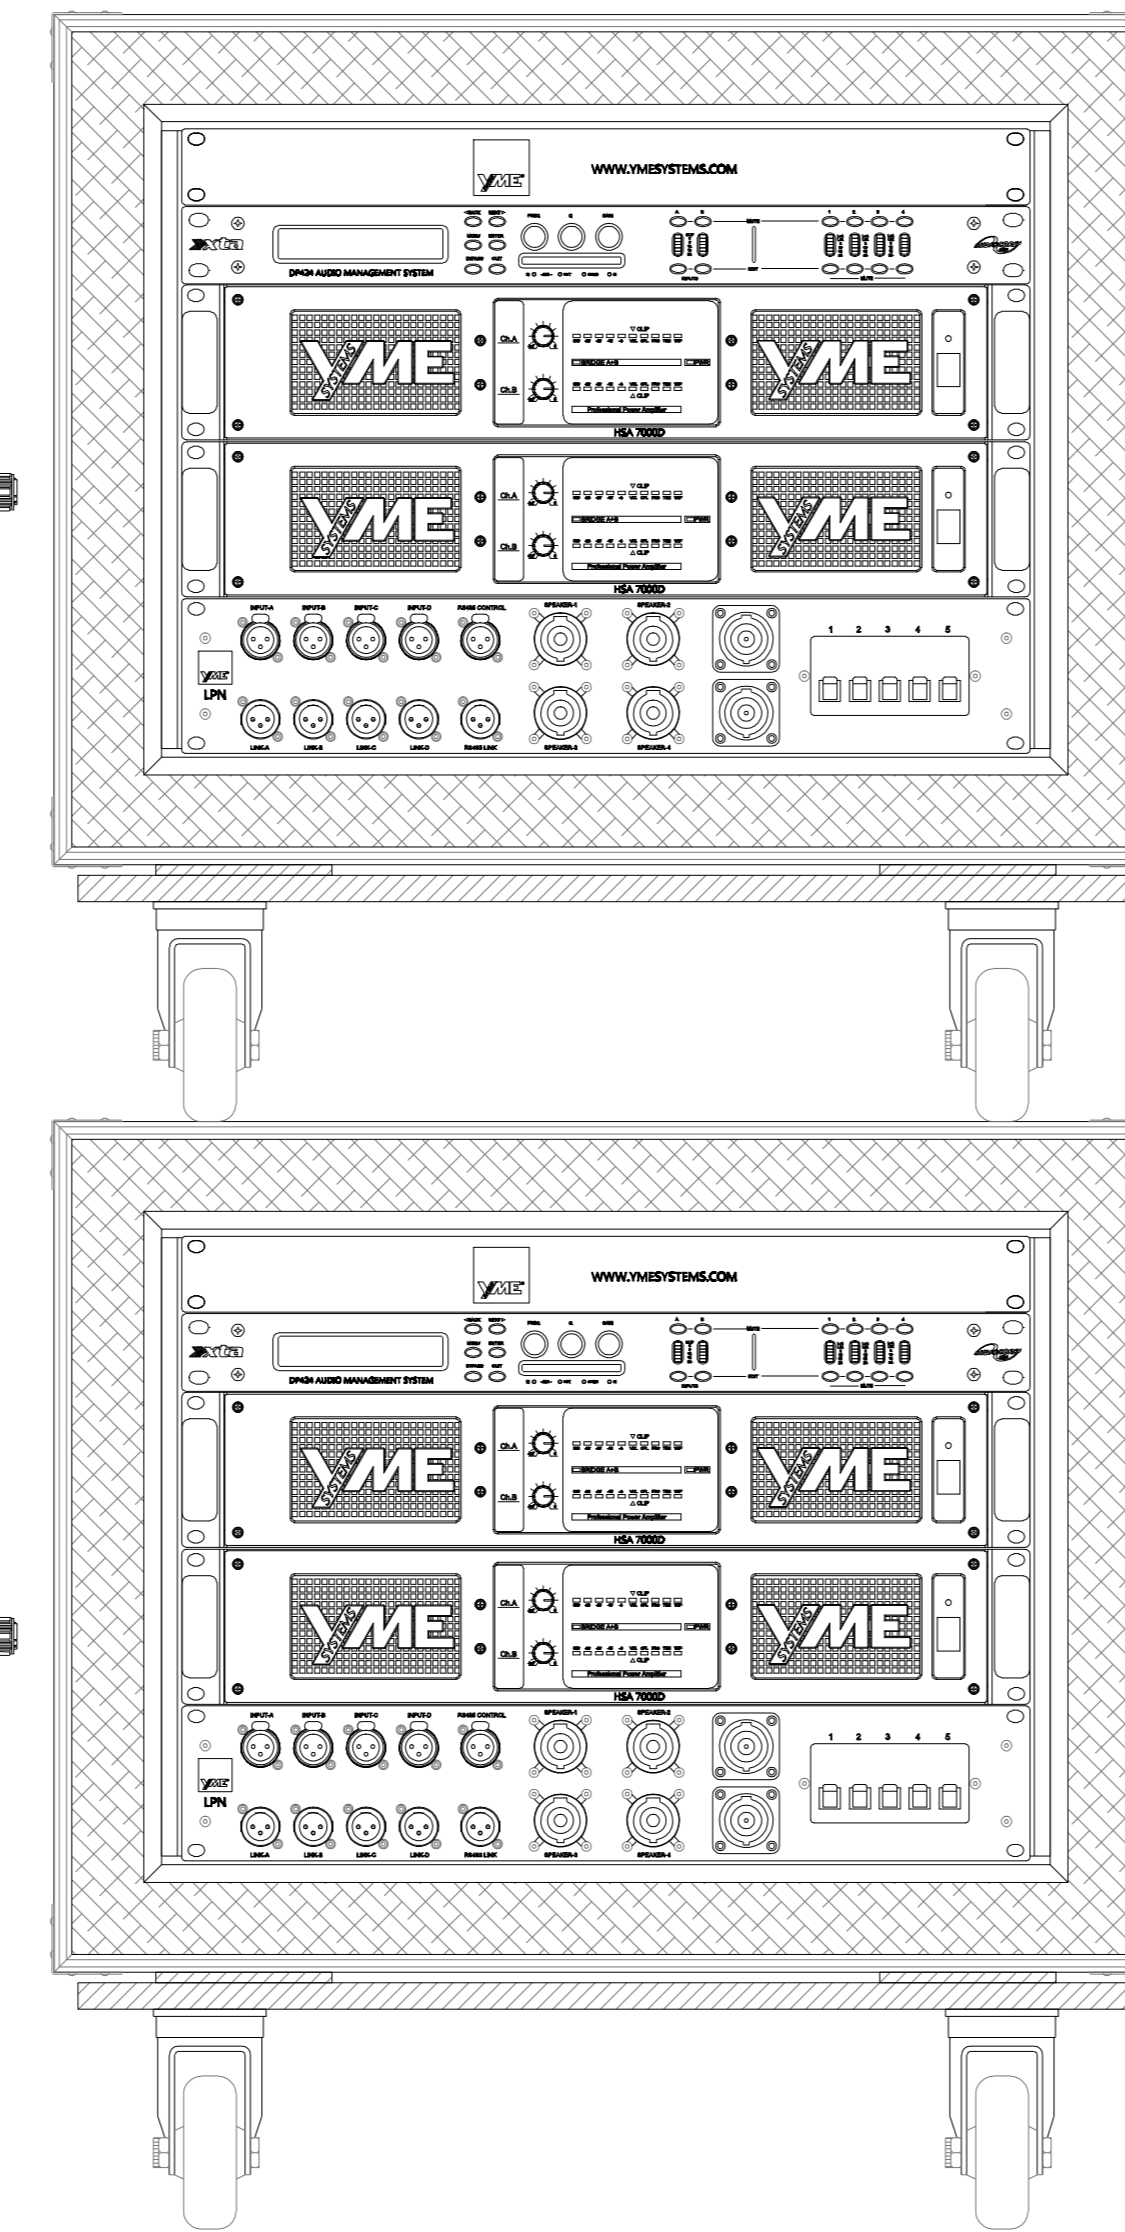

GT Active Sys 1
16 Tops+8 Subs

4 x XTA DP424
16 x HSA 7000D

8 x LPN 16A
8 x 8RU Rack AVR

8 X GT 13

8 X GT 13

4 X GT 21

4 X GT 21