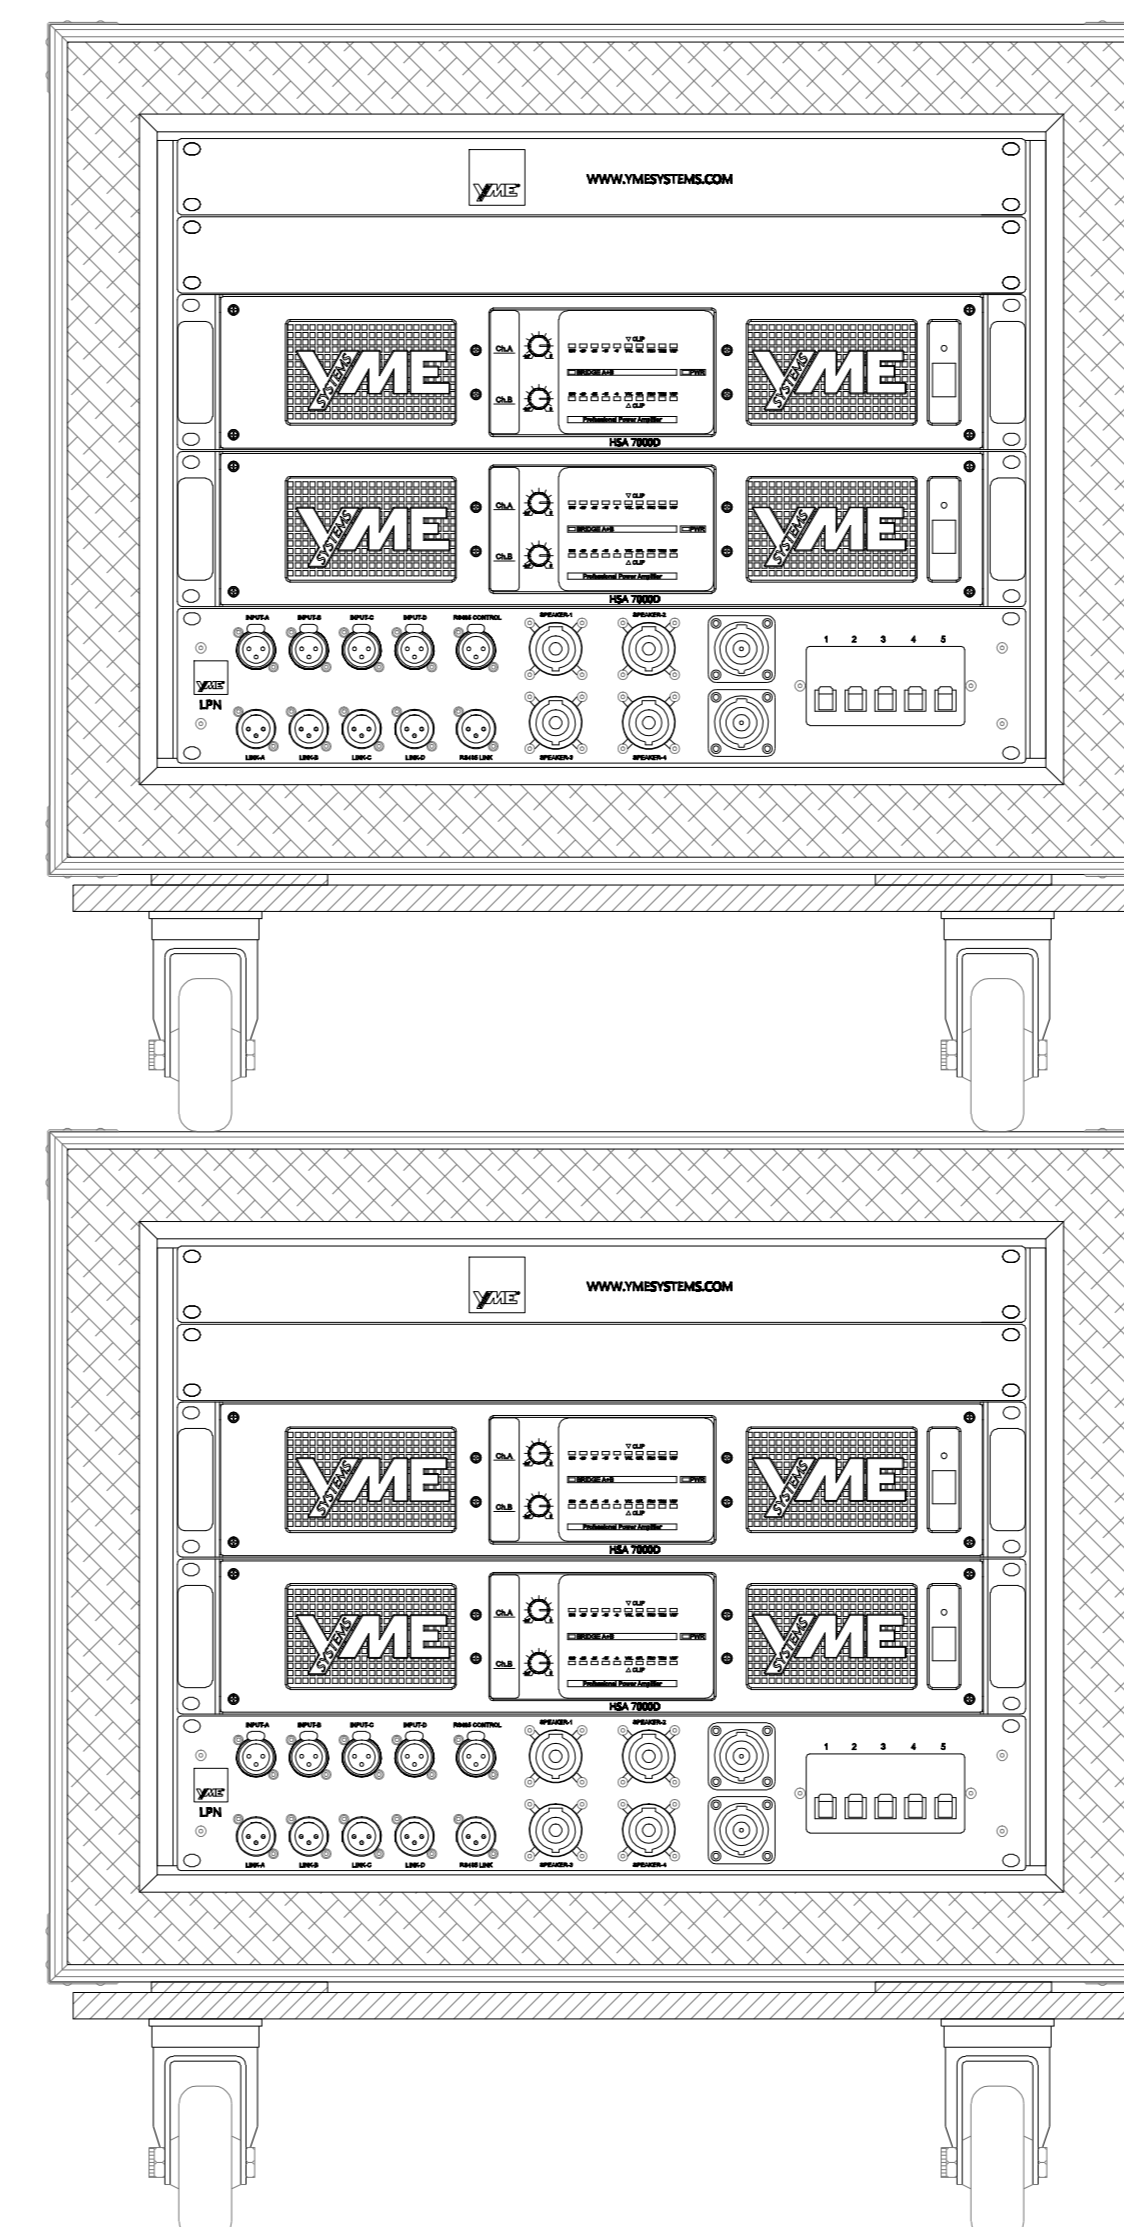

GT Active Sys 1
16 Tops+8 Subs

4 x XTA DP424
16 x HSA 7000D

8 x LPN 16A
8 x 8RU Rack AVR

8 X GT 13

8 X GT 13

4 X GT 21

4 X GT 21