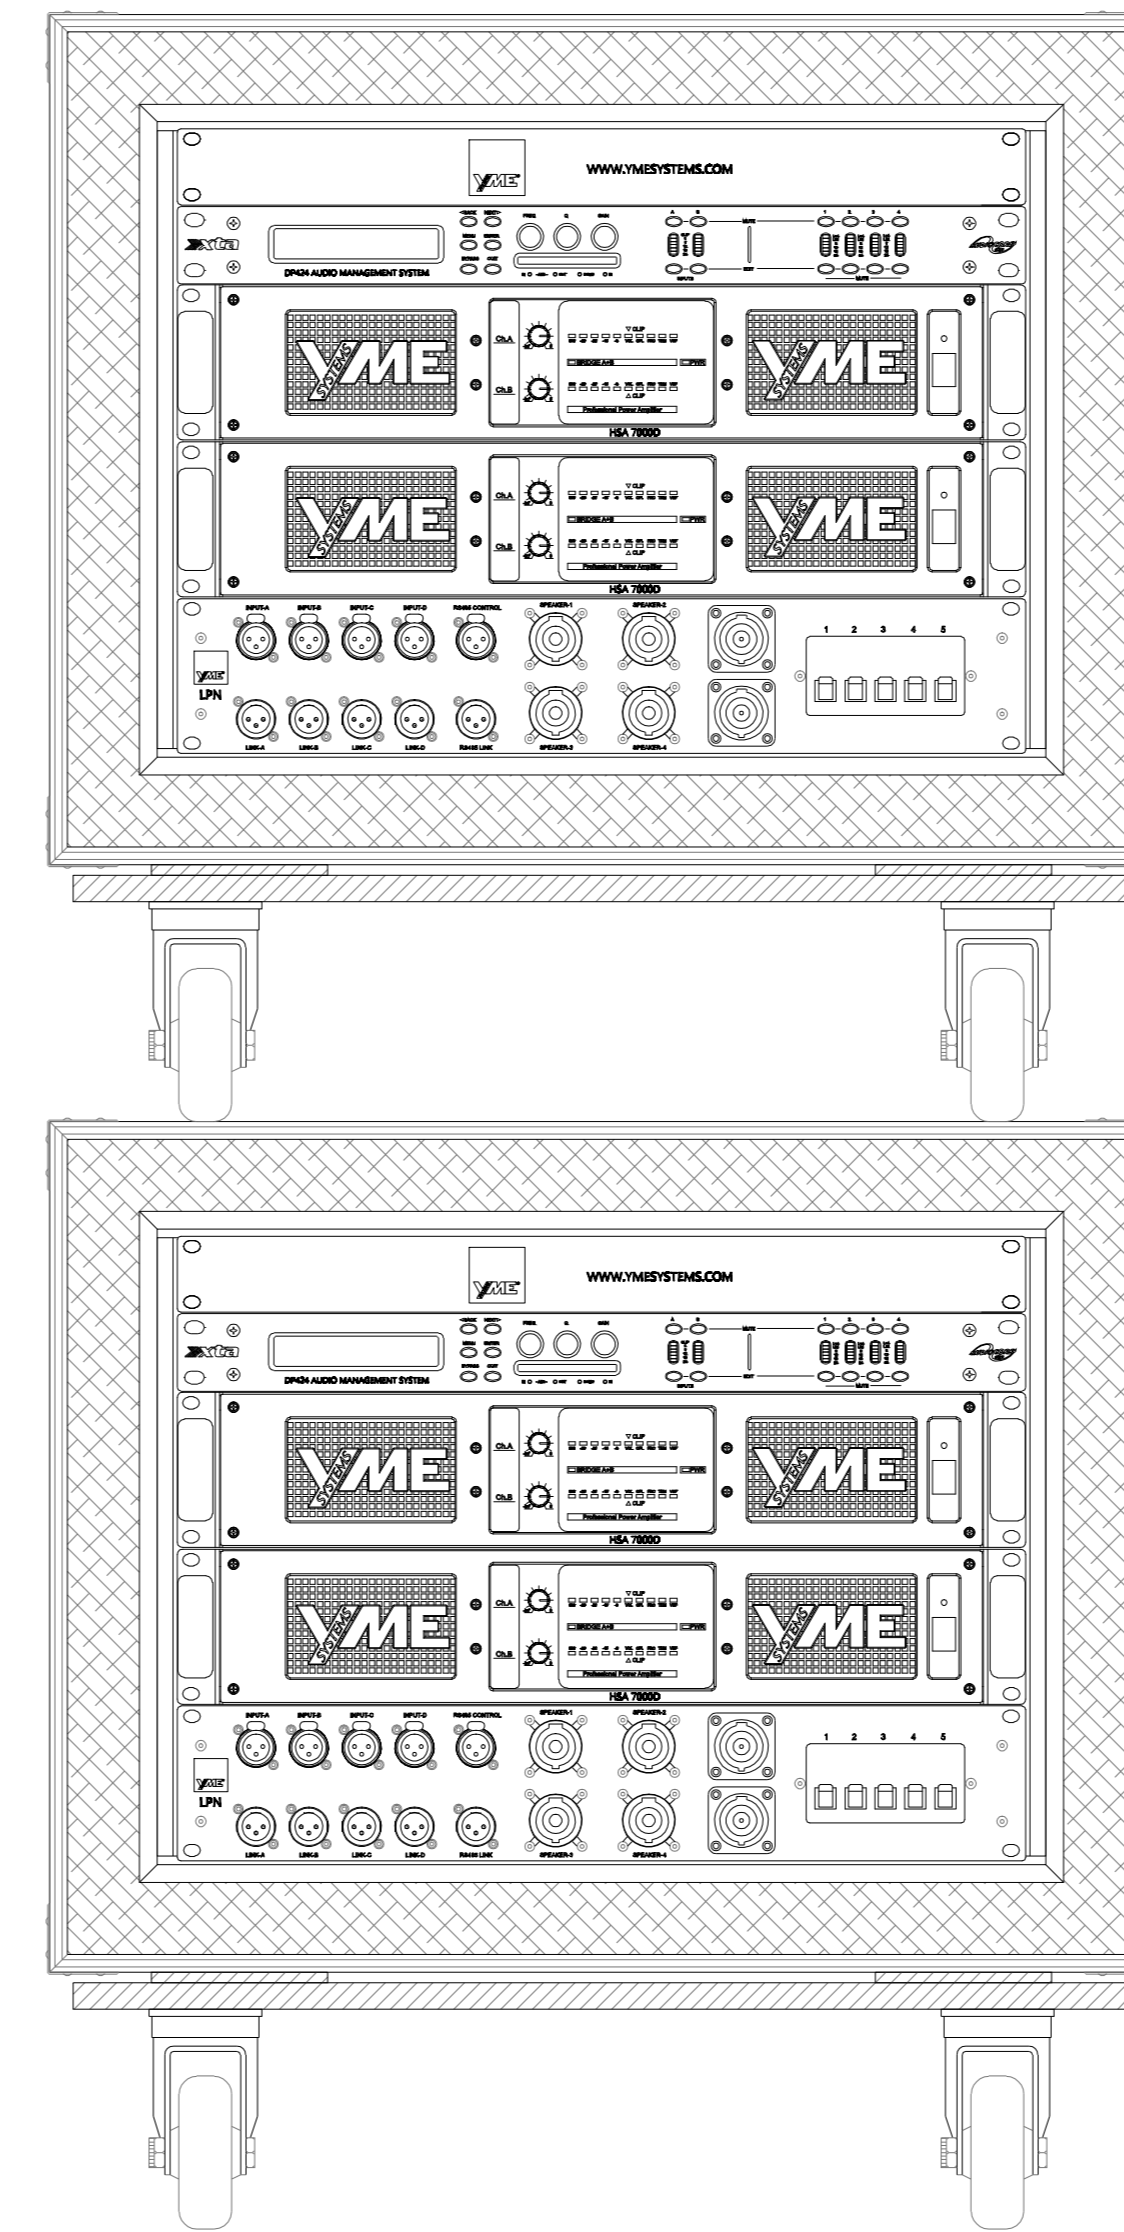

GT Active Sys 1
16 Tops+8 Subs

4 x XTA DP424
16 x HSA 7000D

8 x LPN 16A
8 x 8RU Rack AVR

8 X GT 13

8 X GT 13

4 X GT 21

4 X GT 21