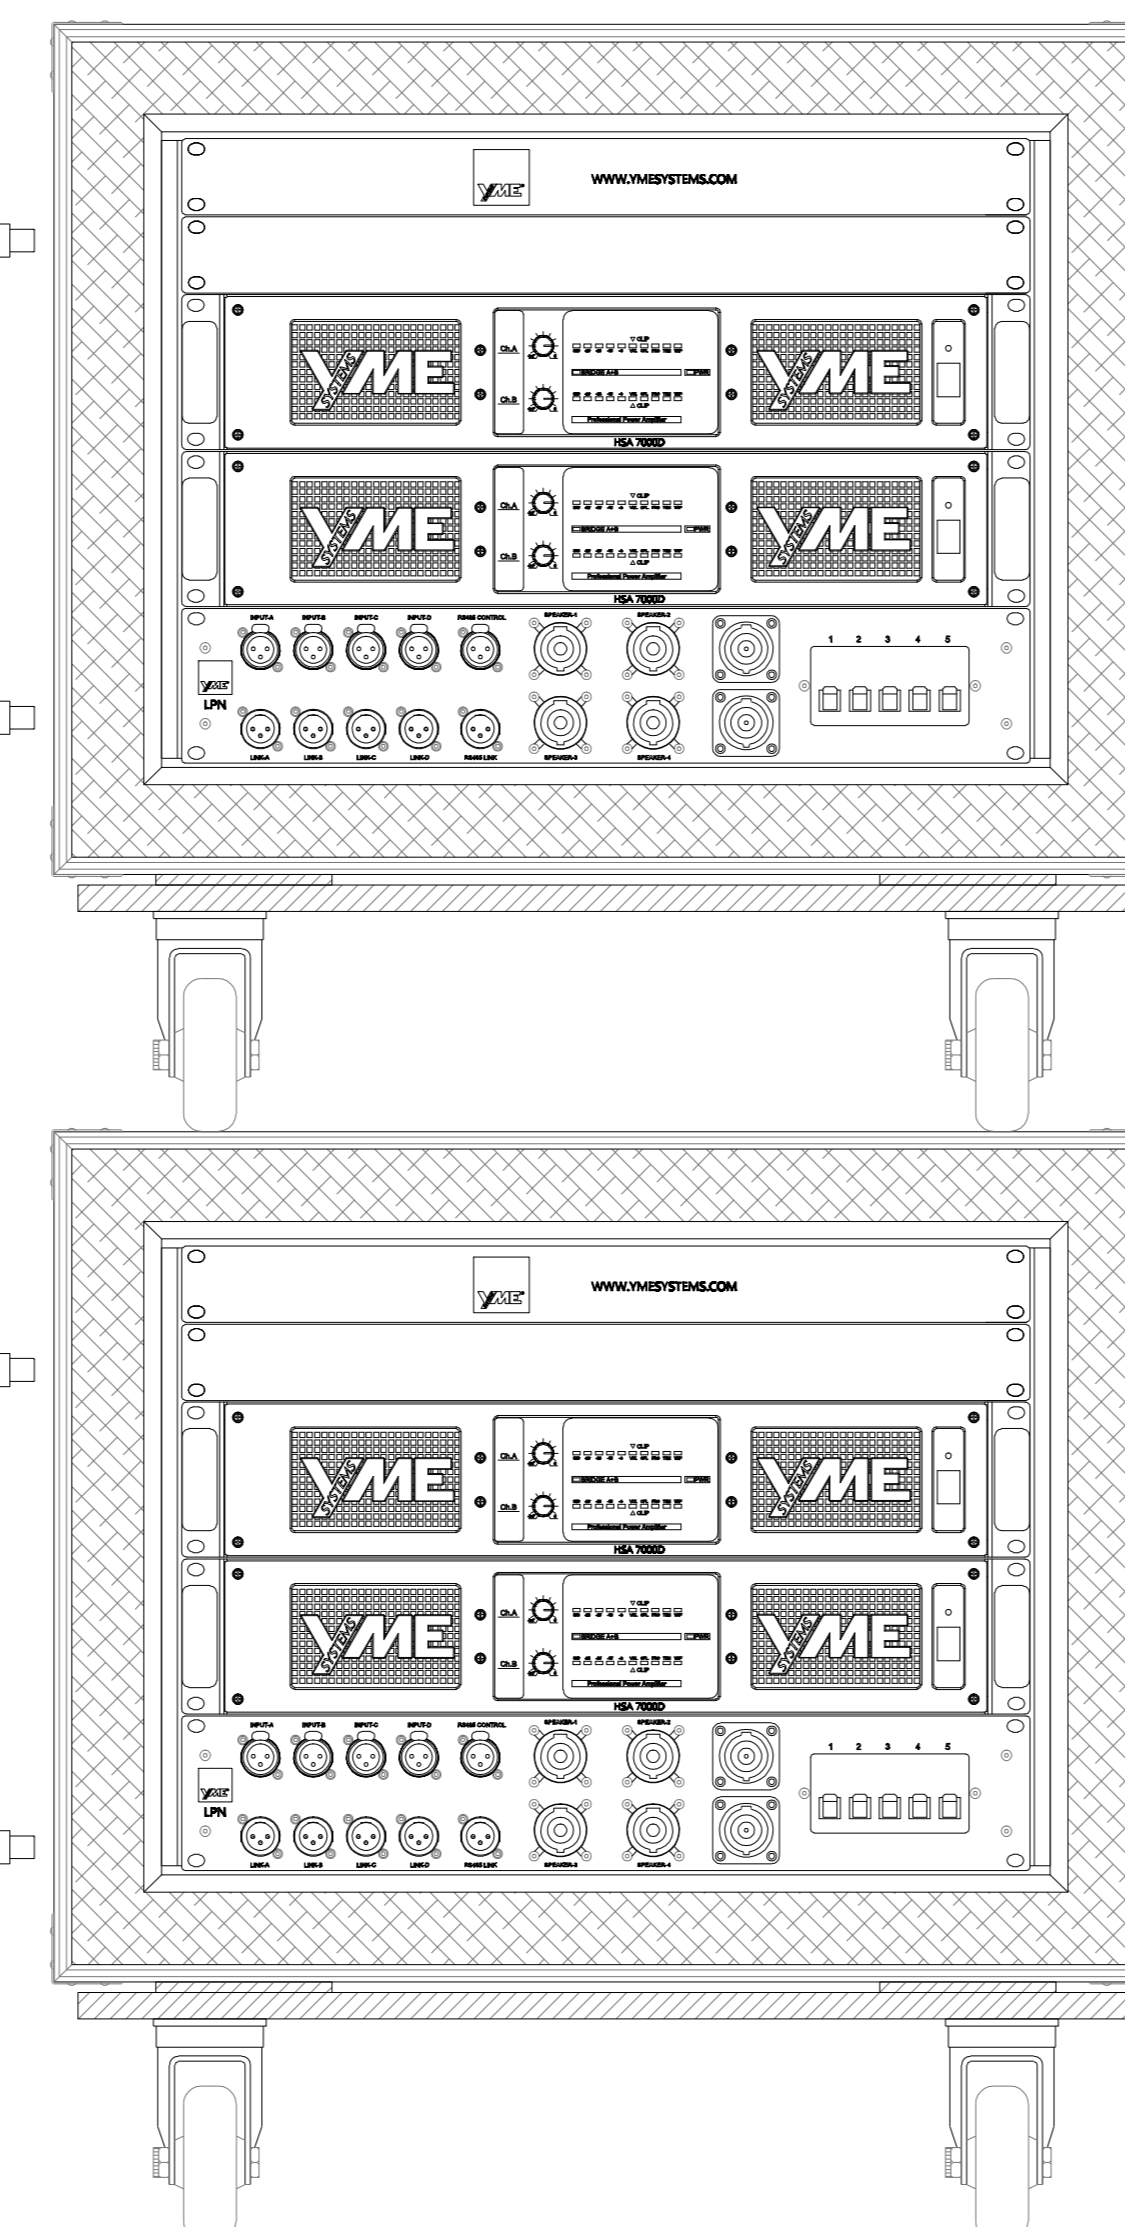

GT Active Sys 1
16 Tops+8 Subs

4 x XTA DP424
16 x HSA 7000D

8 x LPN 16A
8 x 8RU Rack AVR

8 X GT 13

8 X GT 13

4 X GT 21

4 X GT 21