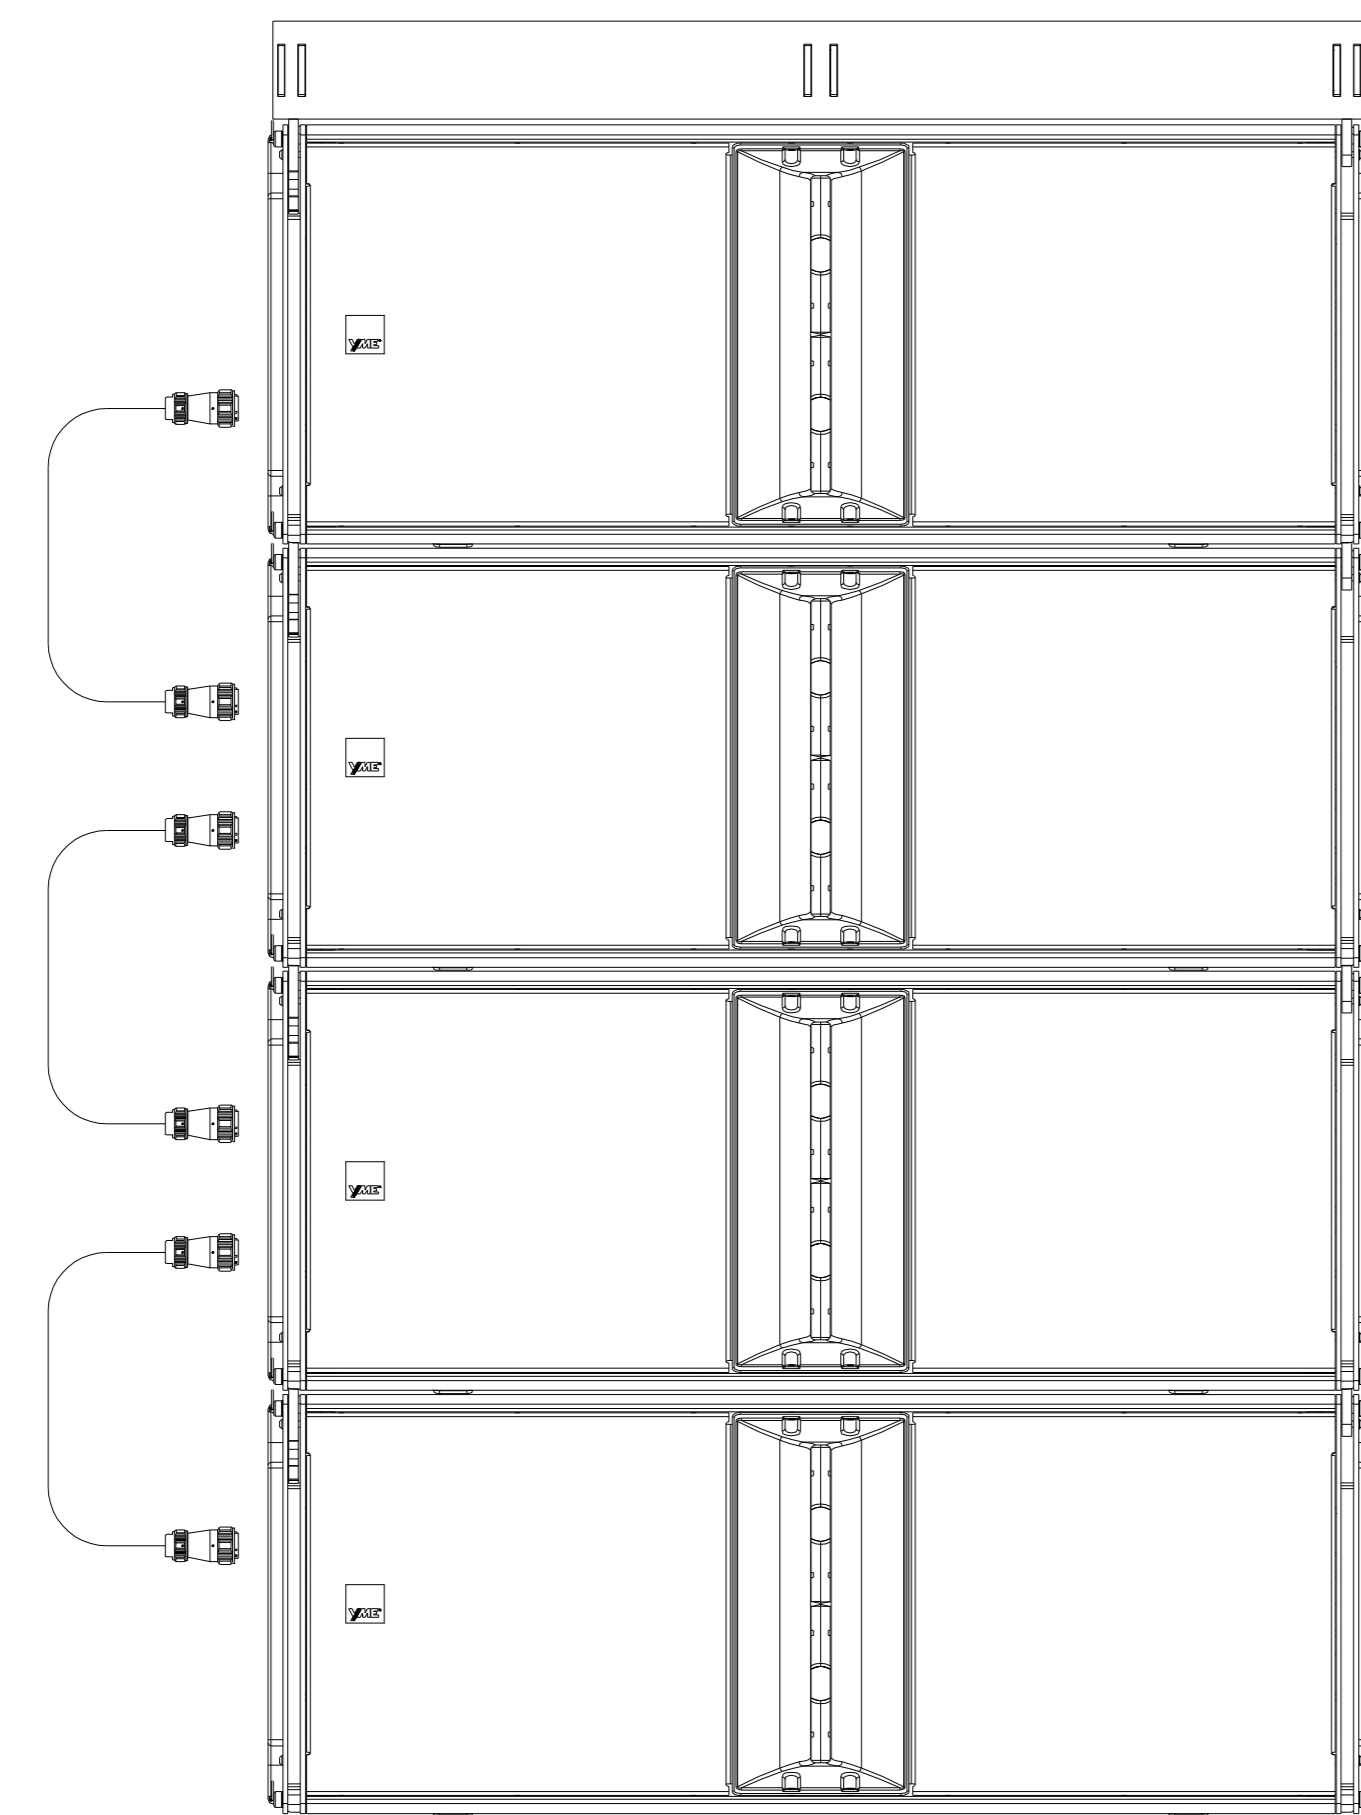

GT Active Sys 1
8 Tops+4 Subs

- 2 x XTA DP424
- 8 x HSA 7000D
- 4 x LPN 16A
- 4 x 8RU Rack AVR

4 X GT 13

4 X GT 13

2 X GT 21

2 X GT 21