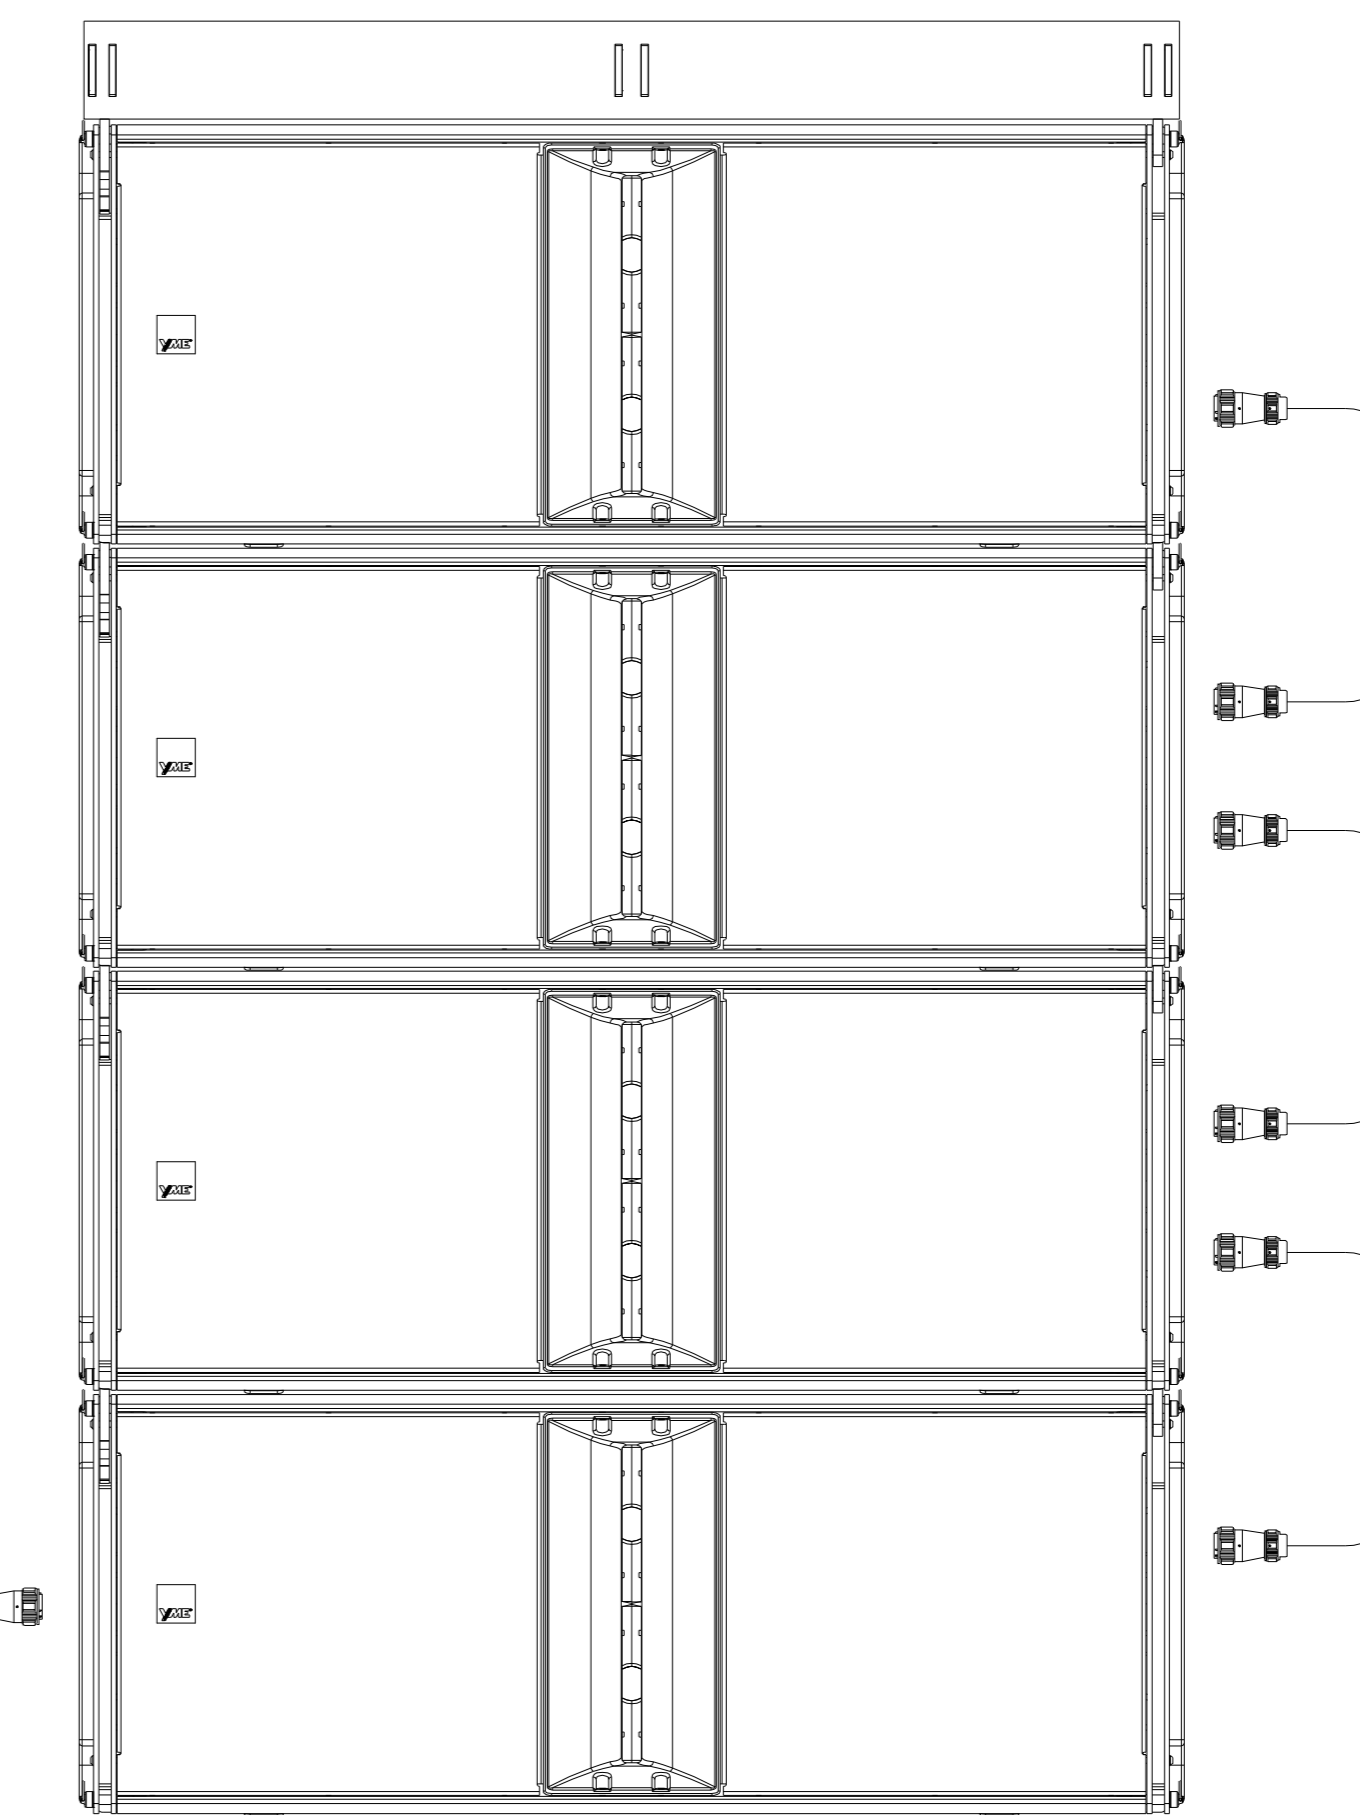

GT Active Sys 1
8 Tops+4 Subs

- 2 x XTA DP424
- 8 x HSA 7000D
- 4 x LPN 16A
- 4 x 8RU Rack AVR

4 X GT 13

4 X GT 13

2 X GT 21

2 X GT 21