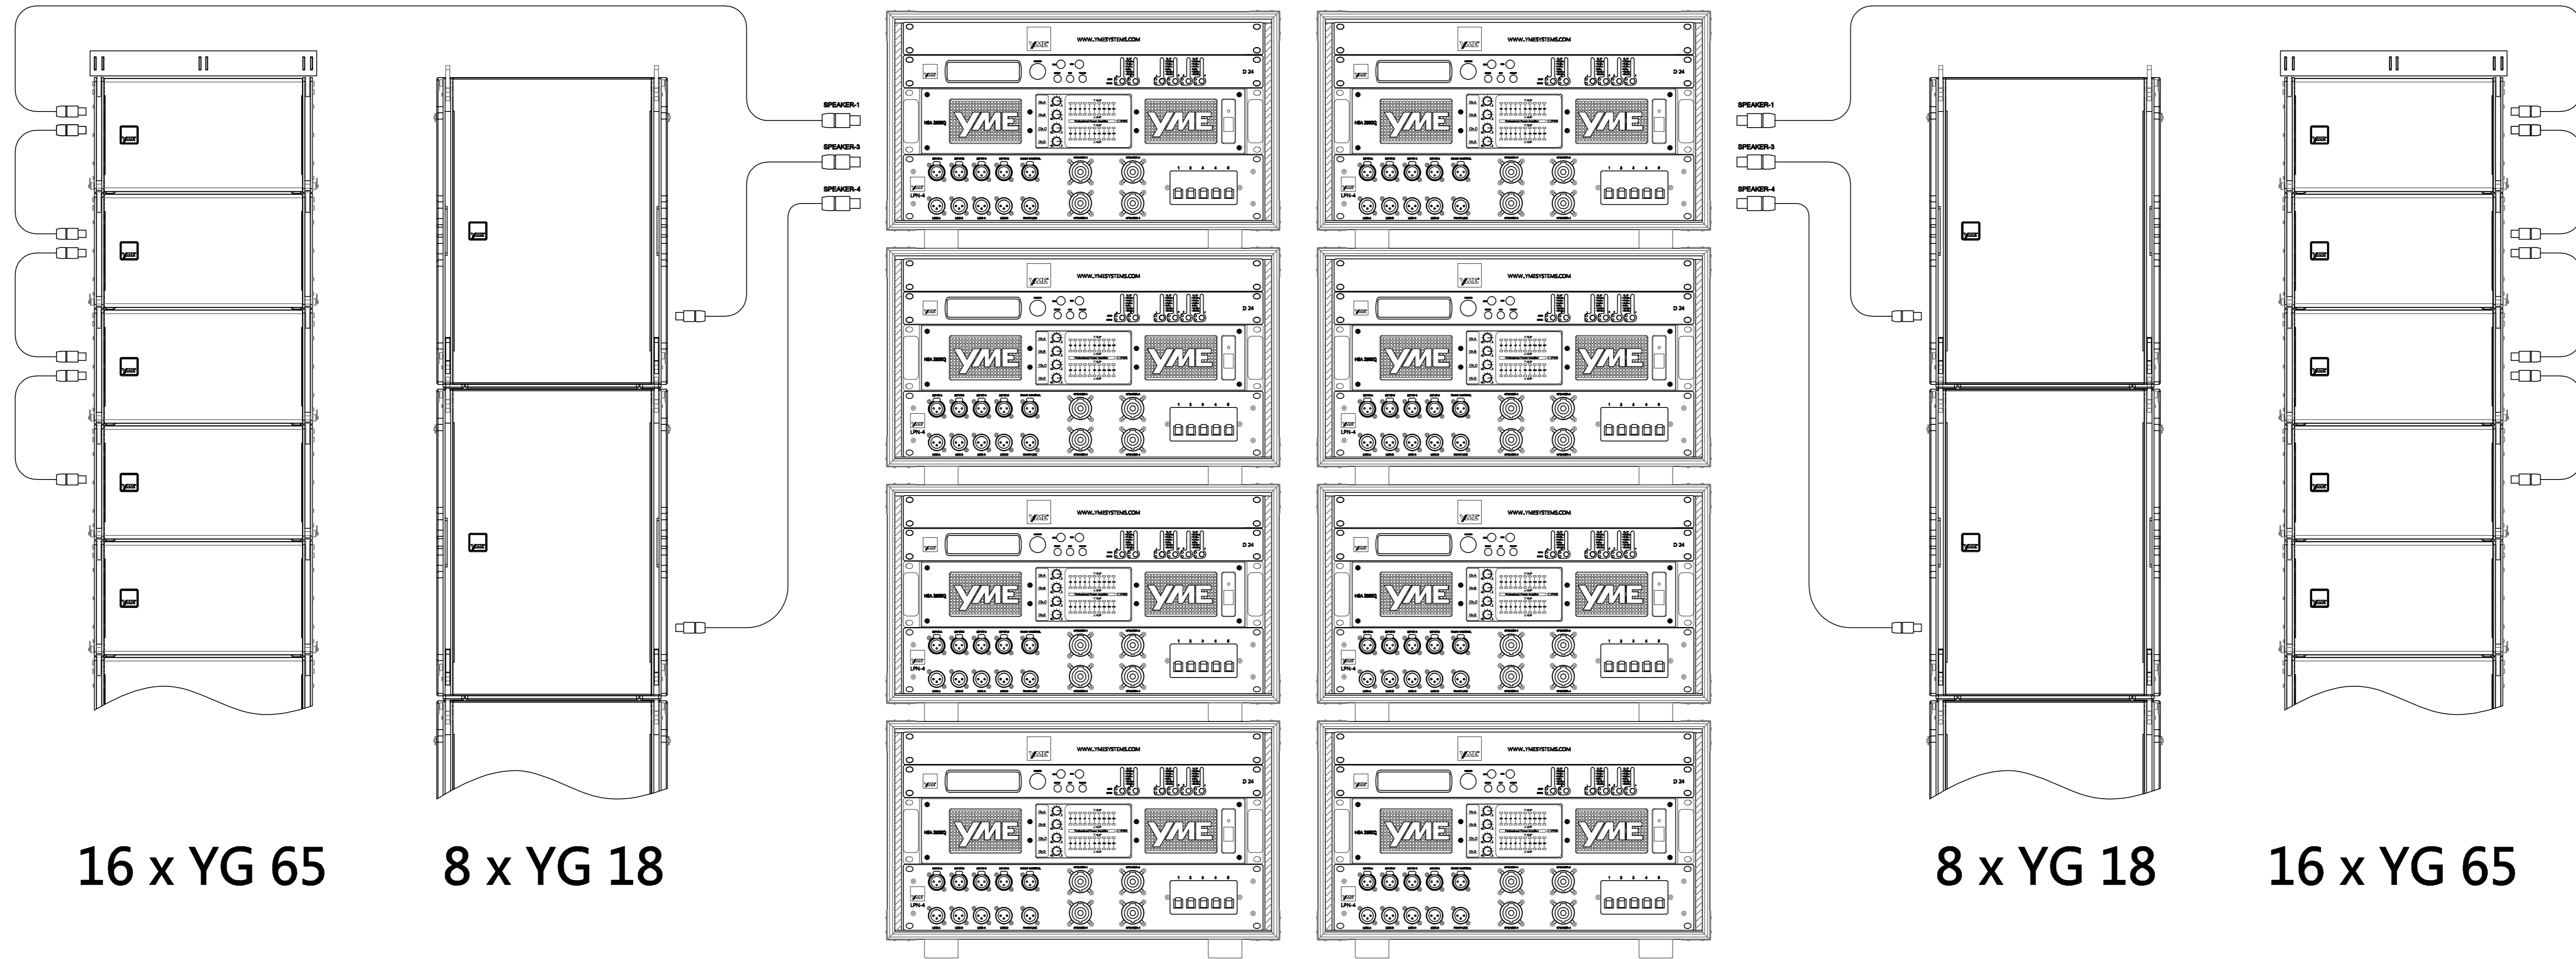

Yoga E Passive Sys 4

32 Tops+16 Basses+16 Subs

- 12 x D 24
- 8 x HSA 2500Q
- 8 x HSA 7000D
- 12 x LPN-4 16A
- 8 x 6RU Rack
- 4 x 8RU Rack AVR