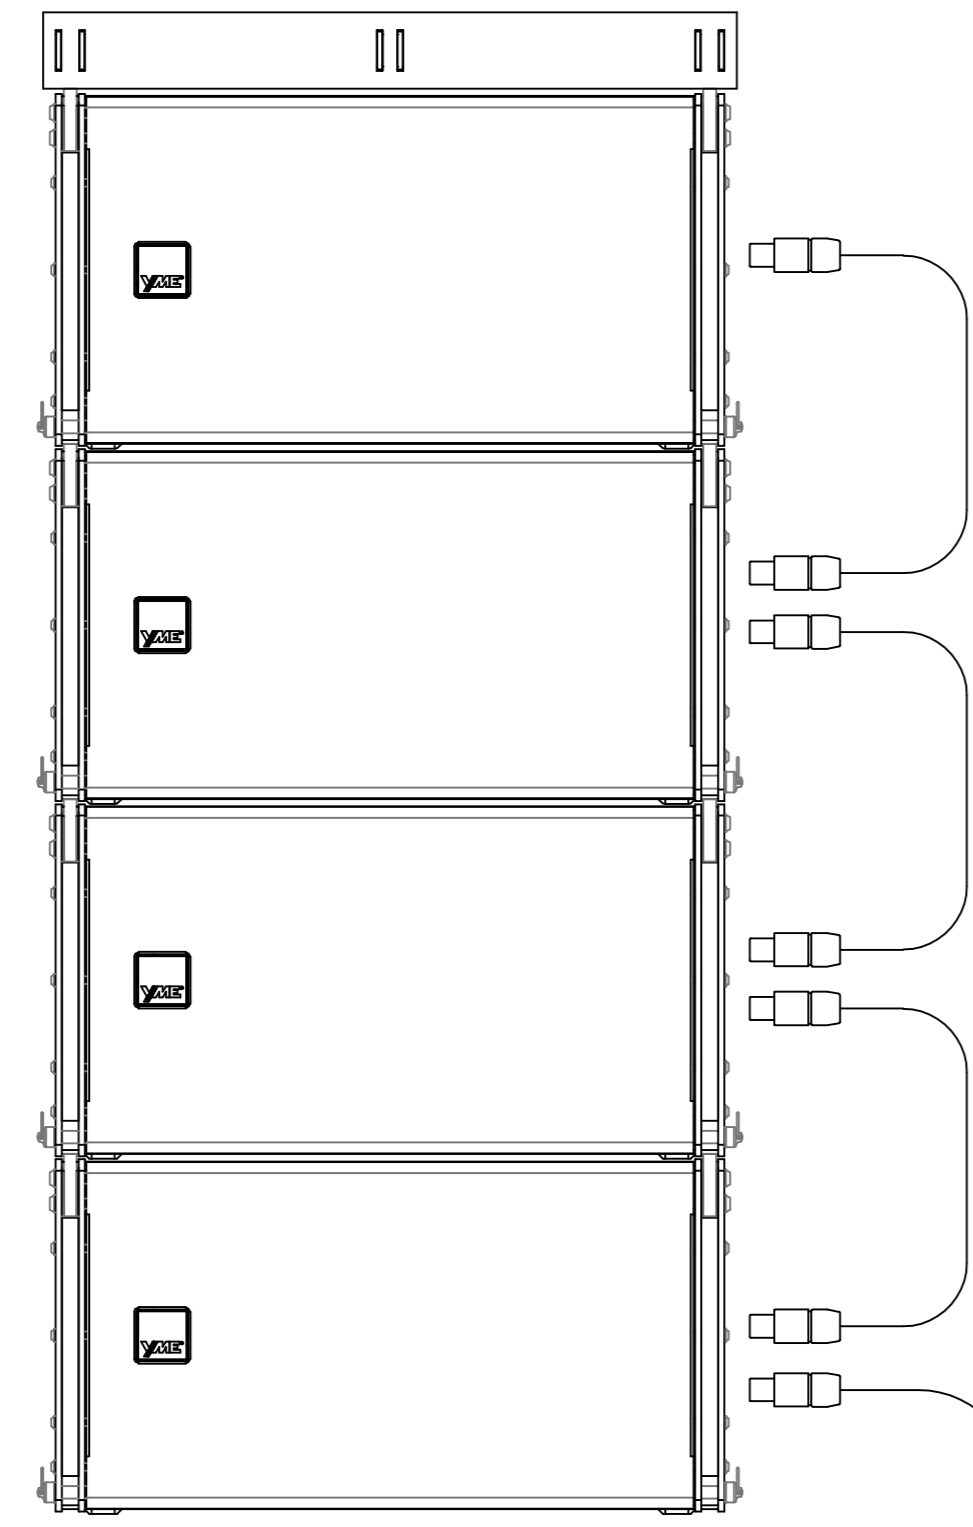

Yoga E Passive Sys 1 8 Tops+4 Basses

4 x YG 65

4 x YG 65

2 x D 24
2 x HSA 2500Q
2 x LPN-4 16A
2 x 6RU Rack

2 x YG 18

2 x YG 18