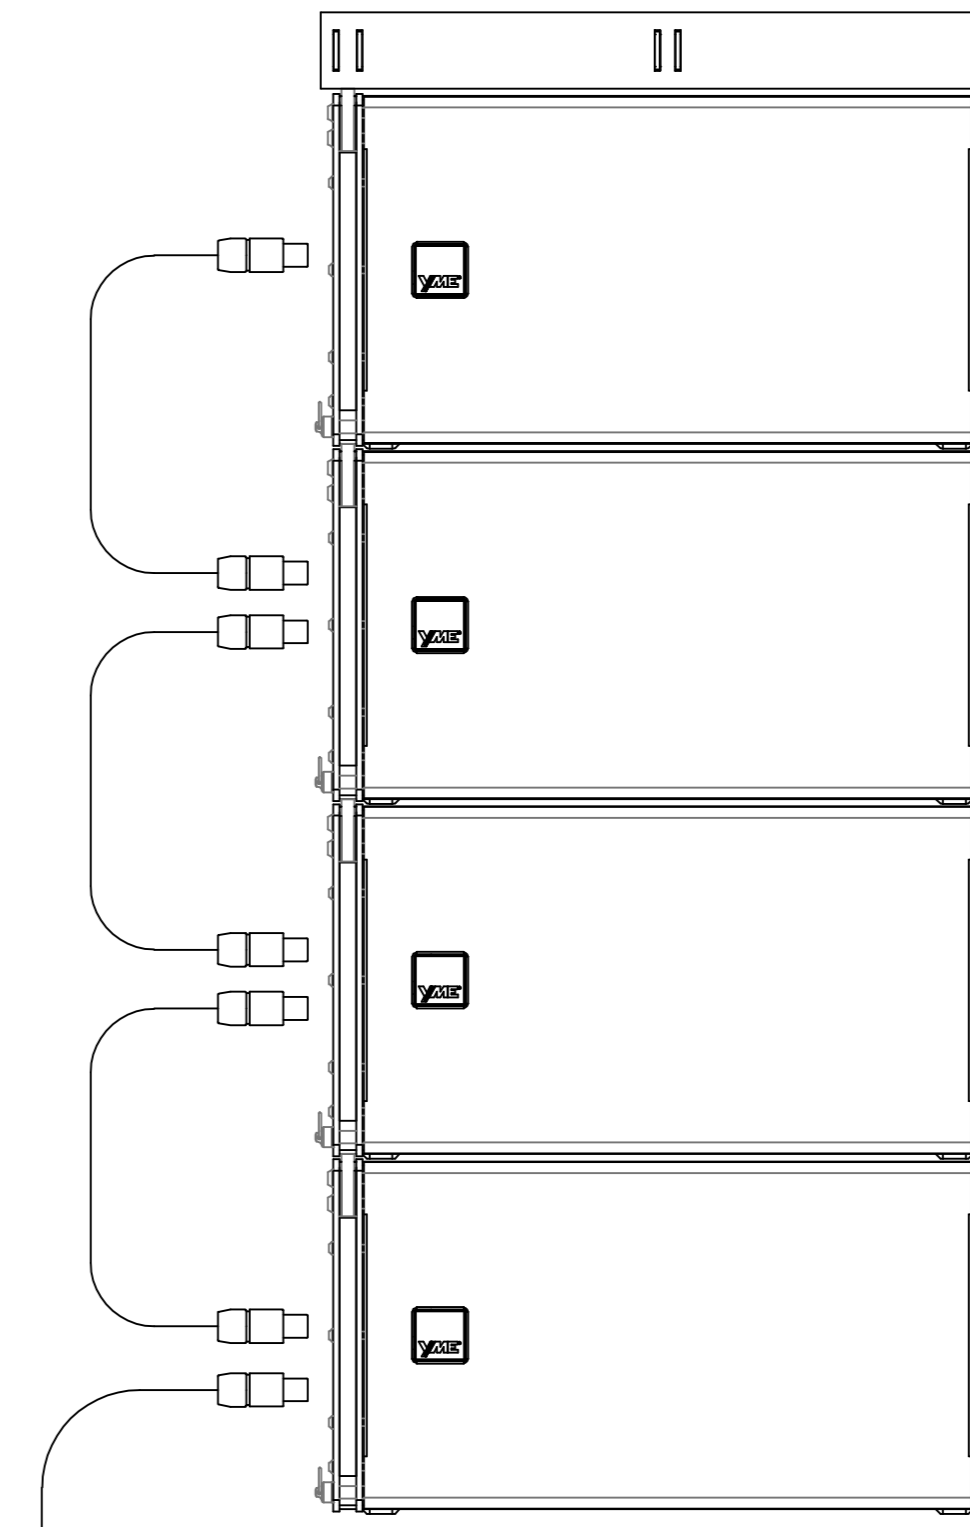

Yoga E Passive Sys 1 8 Tops+4 Basses

4 x YG 65

4 x YG 65

2 x D 24
2 x HSA 2500Q
2 x LPN-4 16A
2 x 6RU Rack

2 x YG 18

2 x YG 18