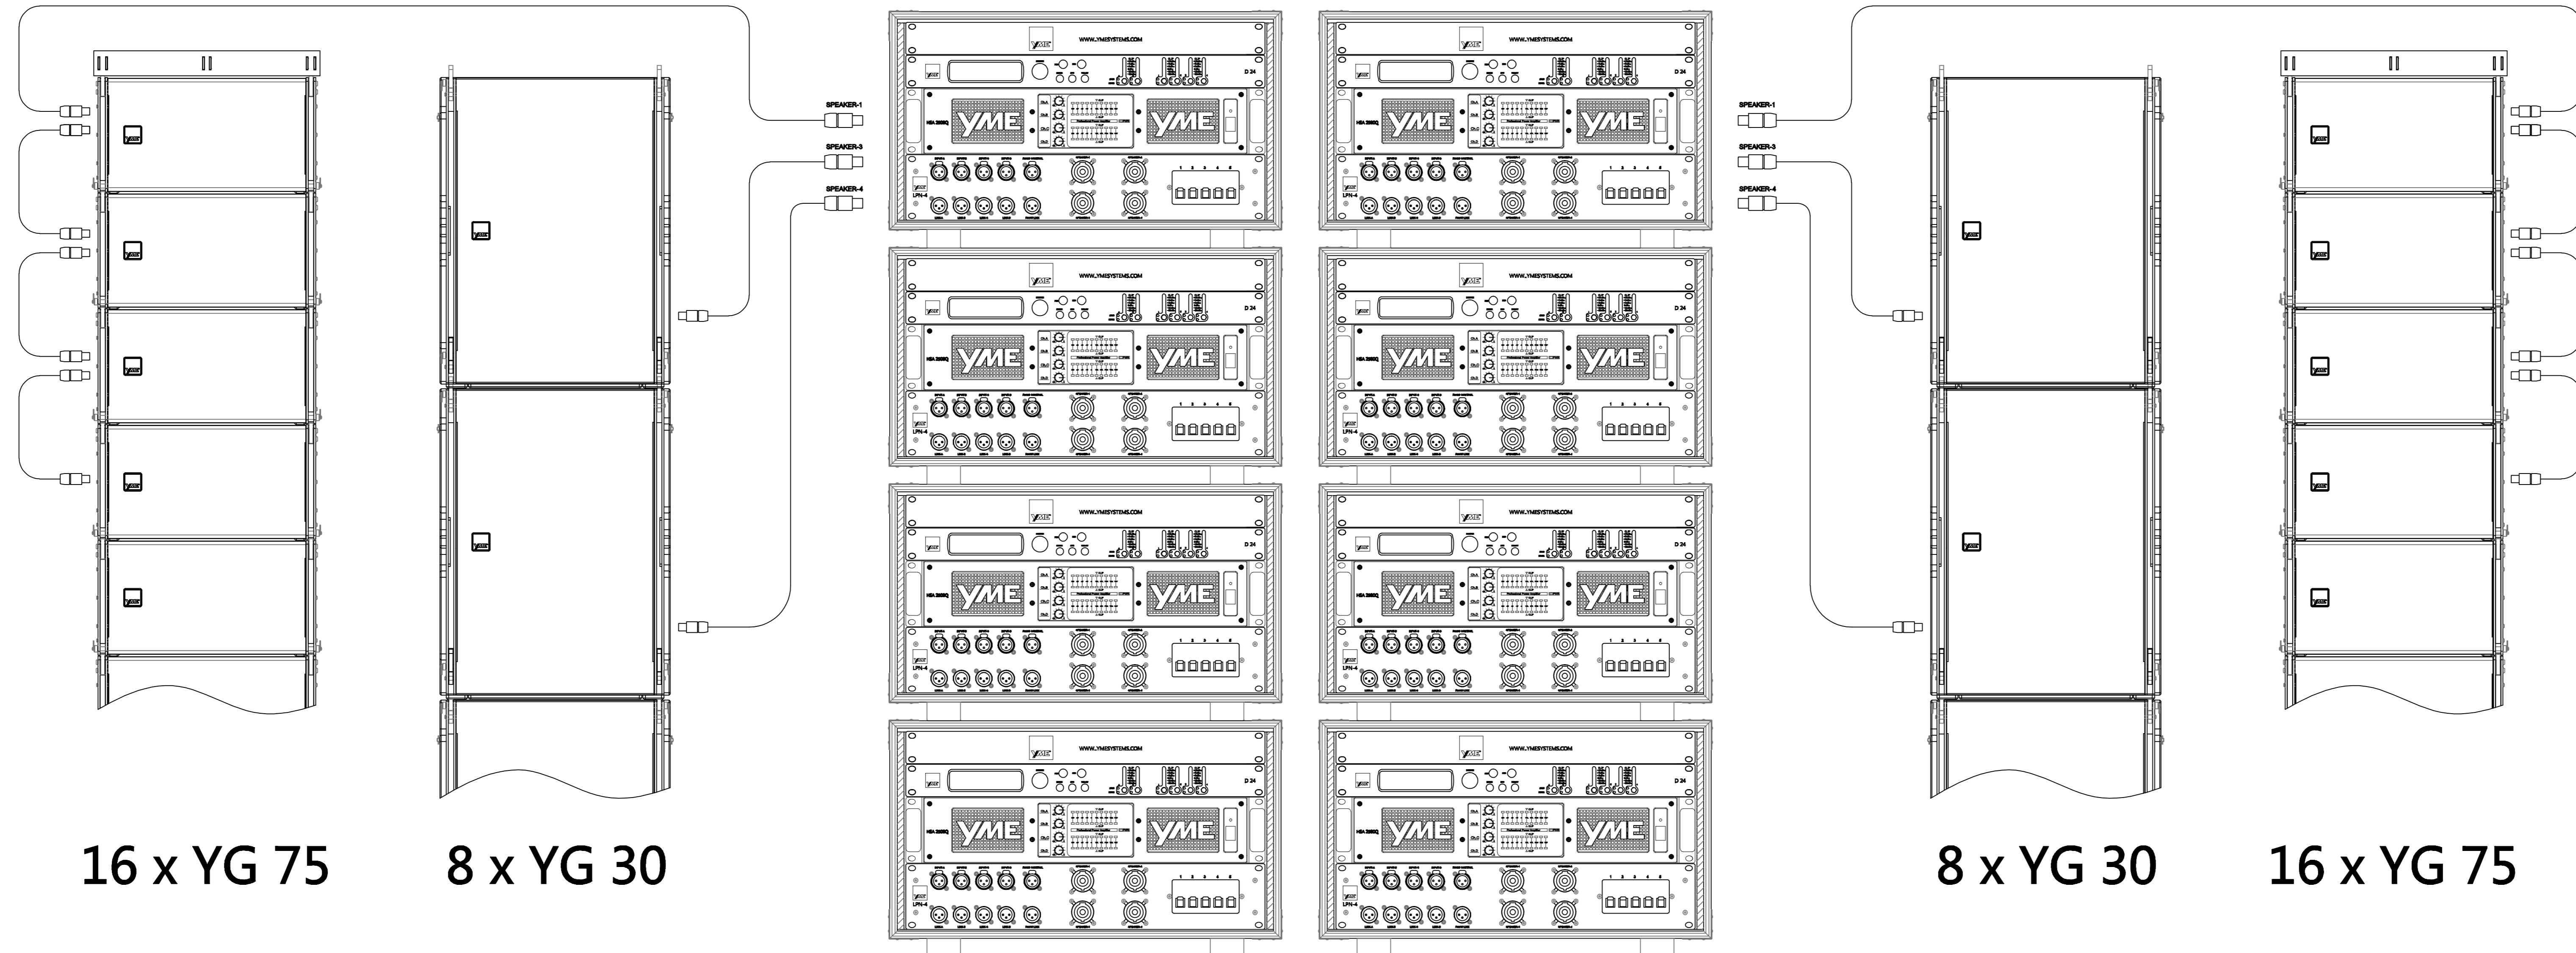

## 32 Tops+16 Basses+16 Subs

- 12 x D 24
- 8 x HSA 2500Q
- 8 x HSA 7000D
- 12 x LPN-4 16A
- 8 x 6RU Rack
- 4 x 8RU Rack AVR