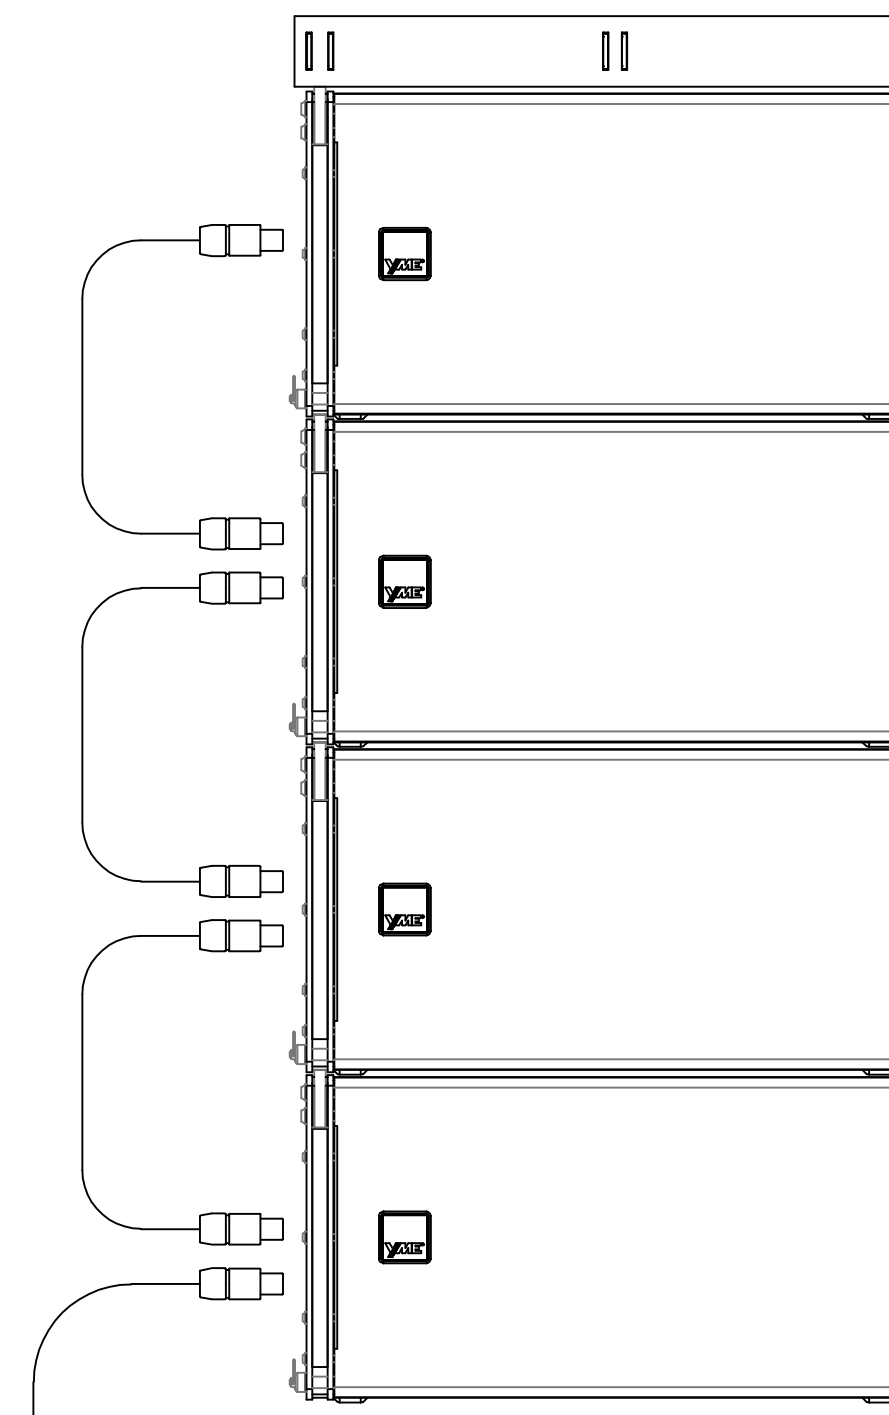

Yoga X Passive Sys 2  
8 Tops+4 Basses+4 Subs

4 x YG 75

2 x YG 30

- 3 x D 24
- 2 x HSA 2500Q
- 2 x HSA 7000D
- 3 x LPN-4 16A
- 2 x 6RU Rack
- 1 x 8RU Rack AVR

4 x YG 75

2 x YG 30

2 x YG SUB

2 x YG SUB