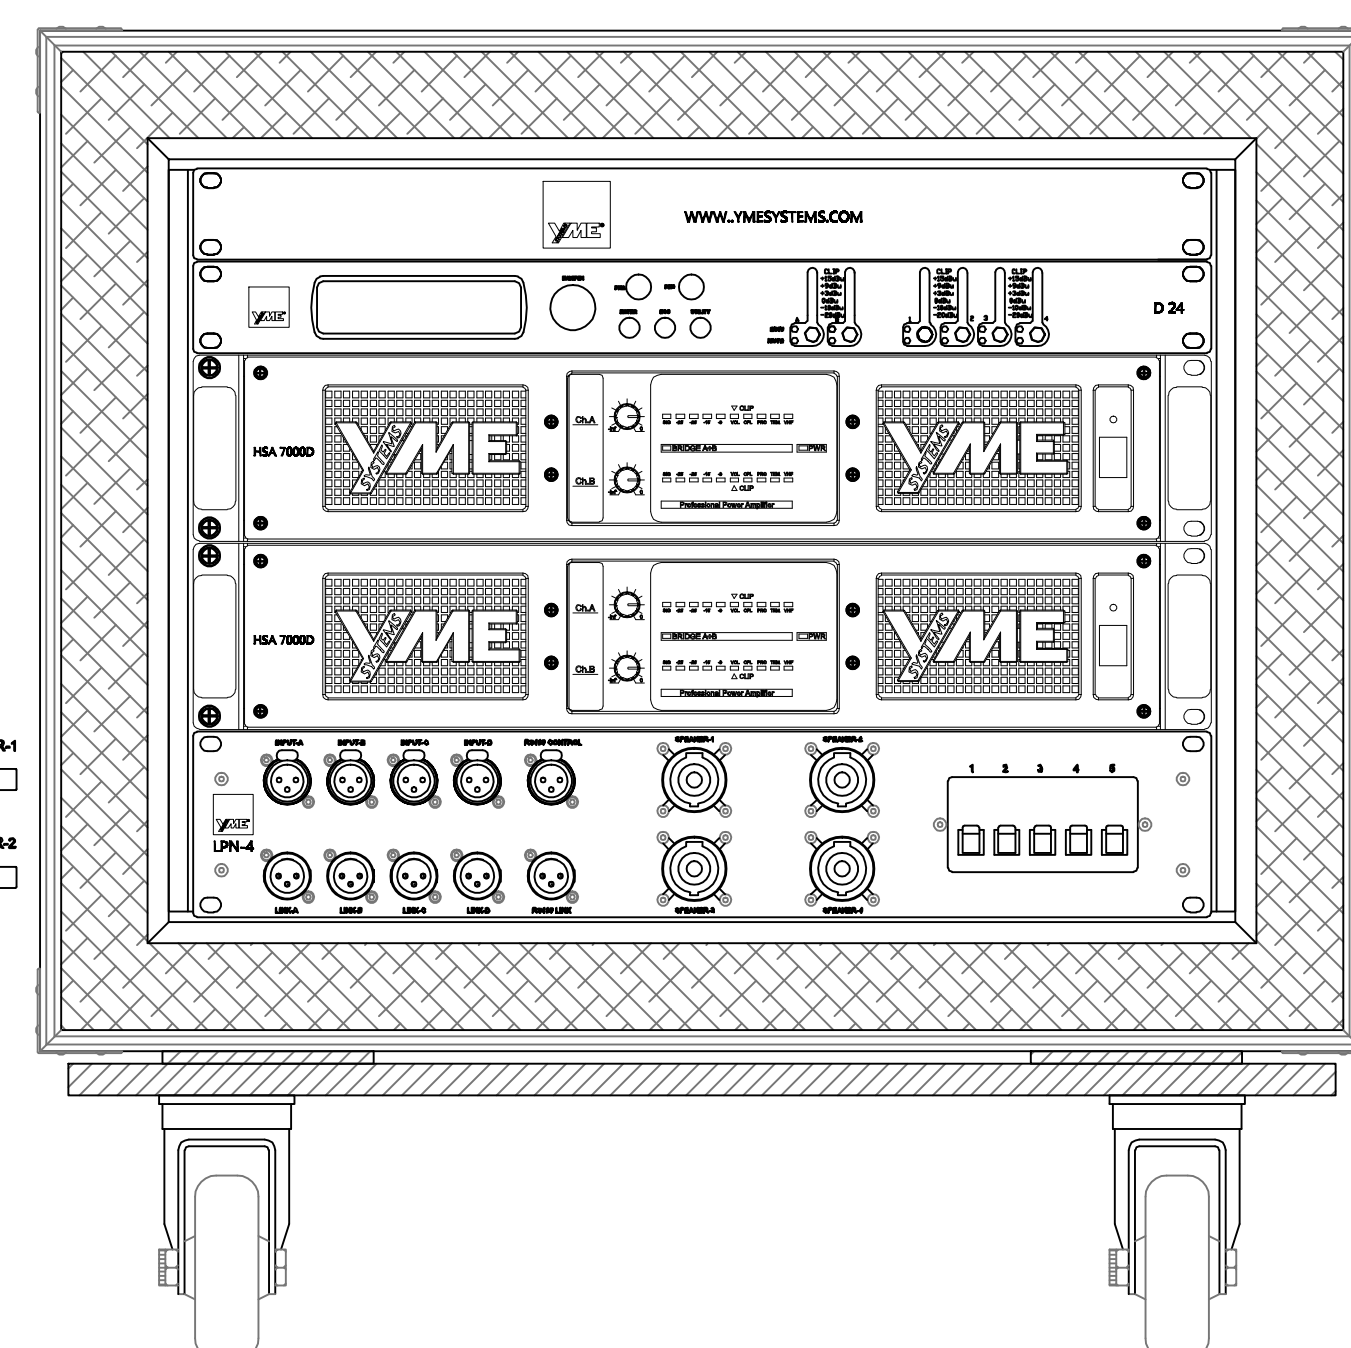

Yoga X Passive Sys 2  
8 Tops+4 Basses+4 Subs

4 x YG 75

2 x YG 30

- 3 x D 24
- 2 x HSA 2500Q
- 2 x HSA 7000D
- 3 x LPN-4 16A
- 2 x 6RU Rack
- 1 x 8RU Rack AVR

4 x YG 75

2 x YG 30

2 x YG SUB

2 x YG SUB