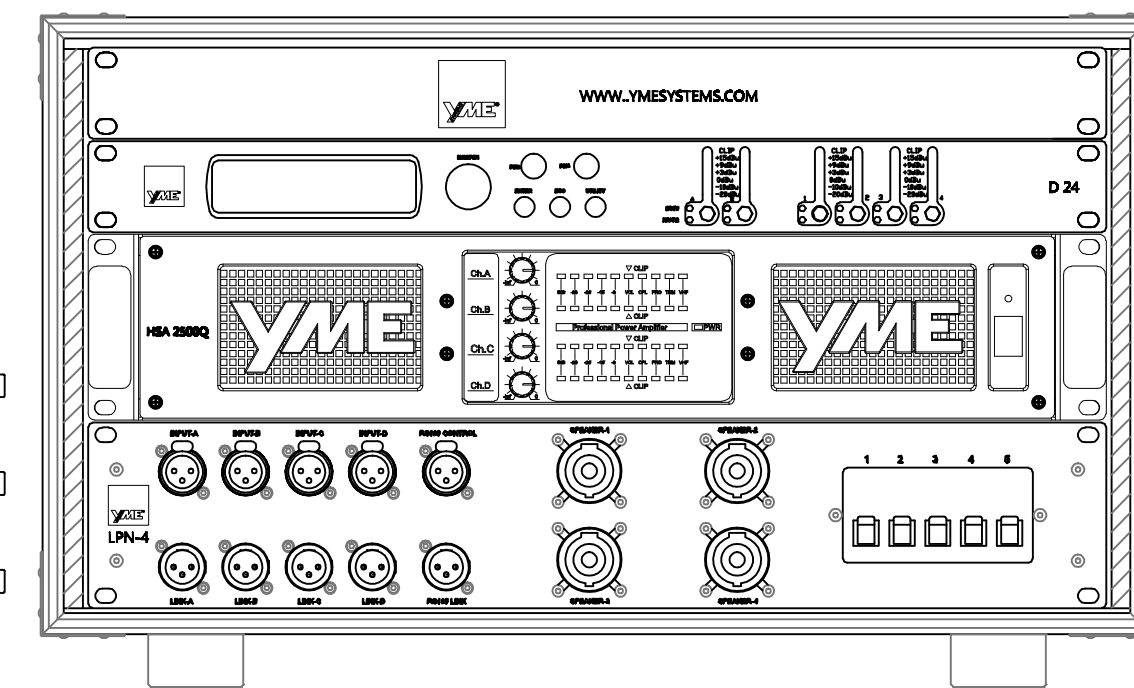

Yoga X Passive Sys 2  
8 Tops+4 Basses+4 Subs

4 x YG 75

2 x YG 30

- 3 x D 24
- 2 x HSA 2500Q
- 2 x HSA 7000D
- 3 x LPN-4 16A
- 2 x 6RU Rack
- 1 x 8RU Rack AVR

4 x YG 75

2 x YG 30

2 x YG SUB

2 x YG SUB