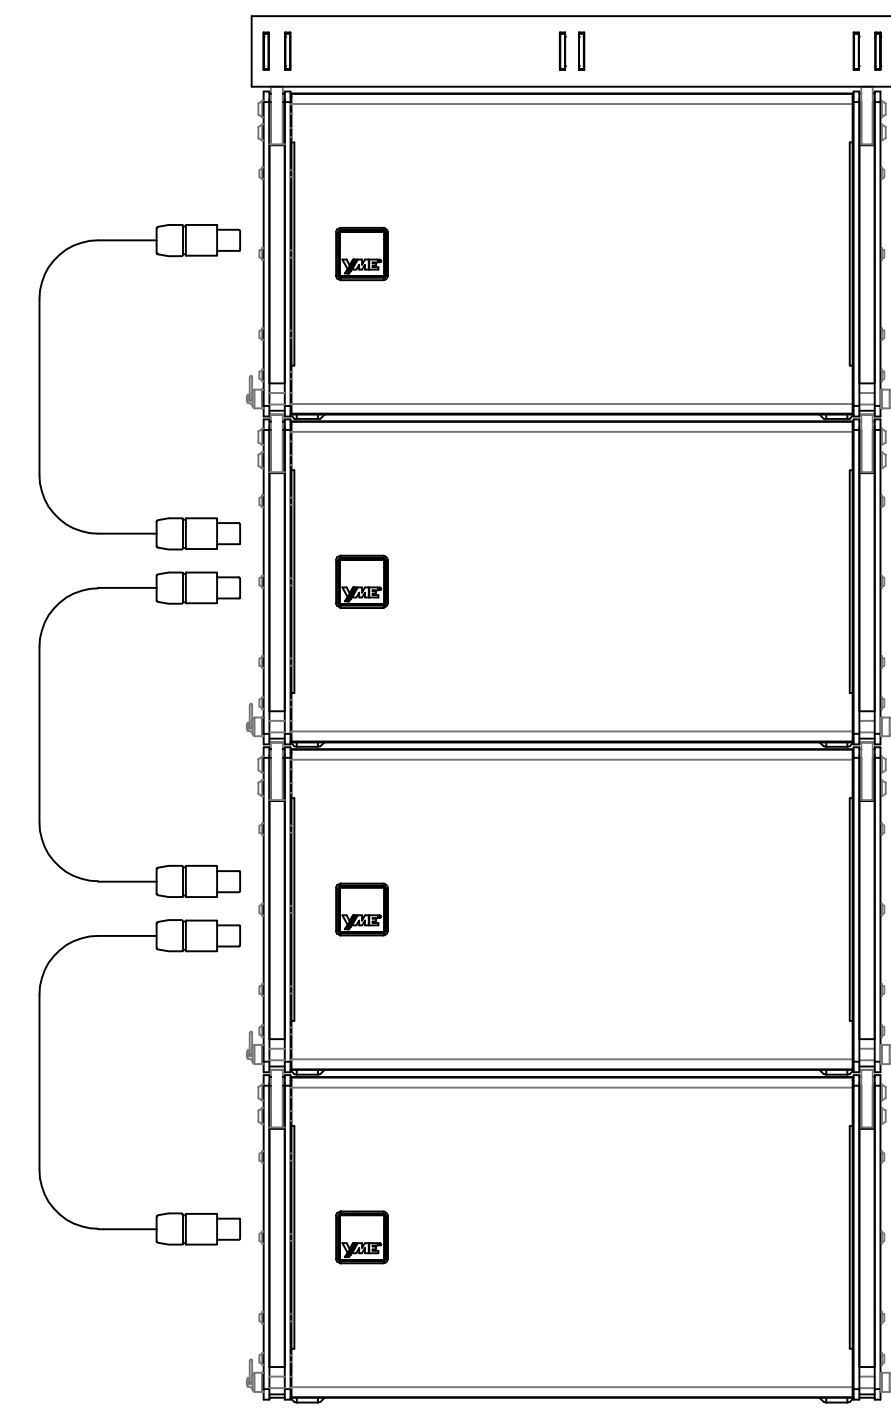

Yoga X Passive Sys 2  
8 Tops+4 Basses+4 Subs

4 x YG 75

2 x YG 30

- 3 x D 24
- 2 x HSA 2500Q
- 2 x HSA 7000D
- 3 x LPN-4 16A
- 2 x 6RU Rack
- 1 x 8RU Rack AVR

4 x YG 75

2 x YG 30

2 x YG SUB

2 x YG SUB