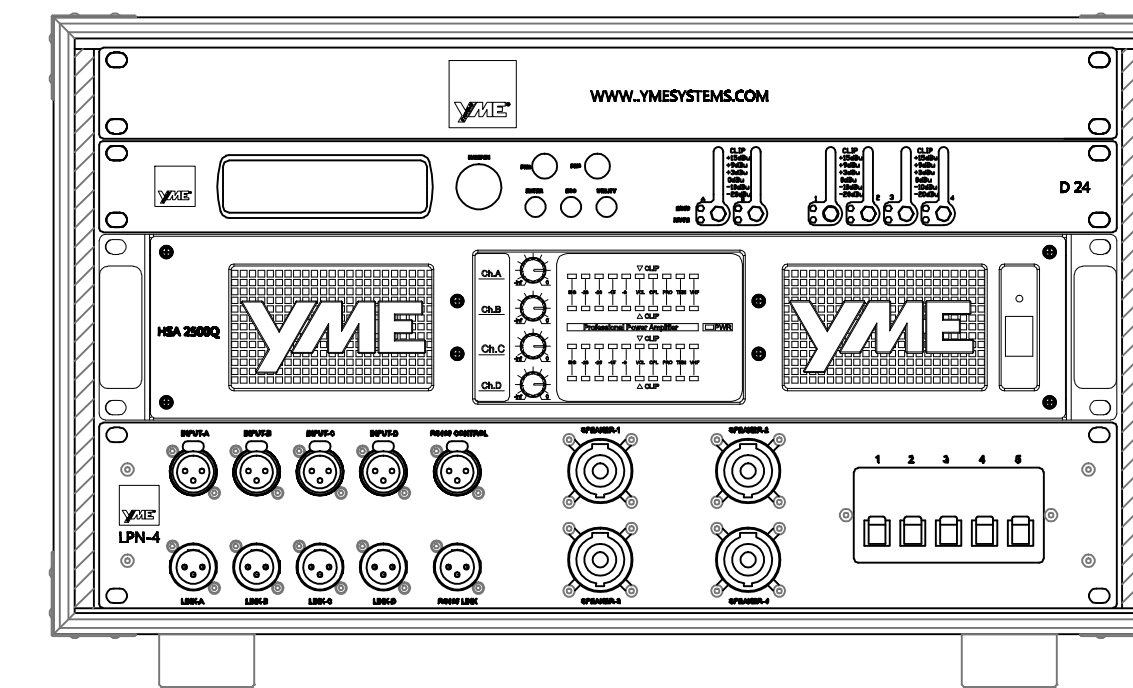

Yoga X Passive Sys 2  
8 Tops+4 Basses+4 Subs

4 x YG 75

2 x YG 30

- 3 x D 24
- 2 x HSA 2500Q
- 2 x HSA 7000D
- 3 x LPN-4 16A
- 2 x 6RU Rack
- 1 x 8RU Rack AVR

4 x YG 75

2 x YG 30

2 x YG SUB

2 x YG SUB