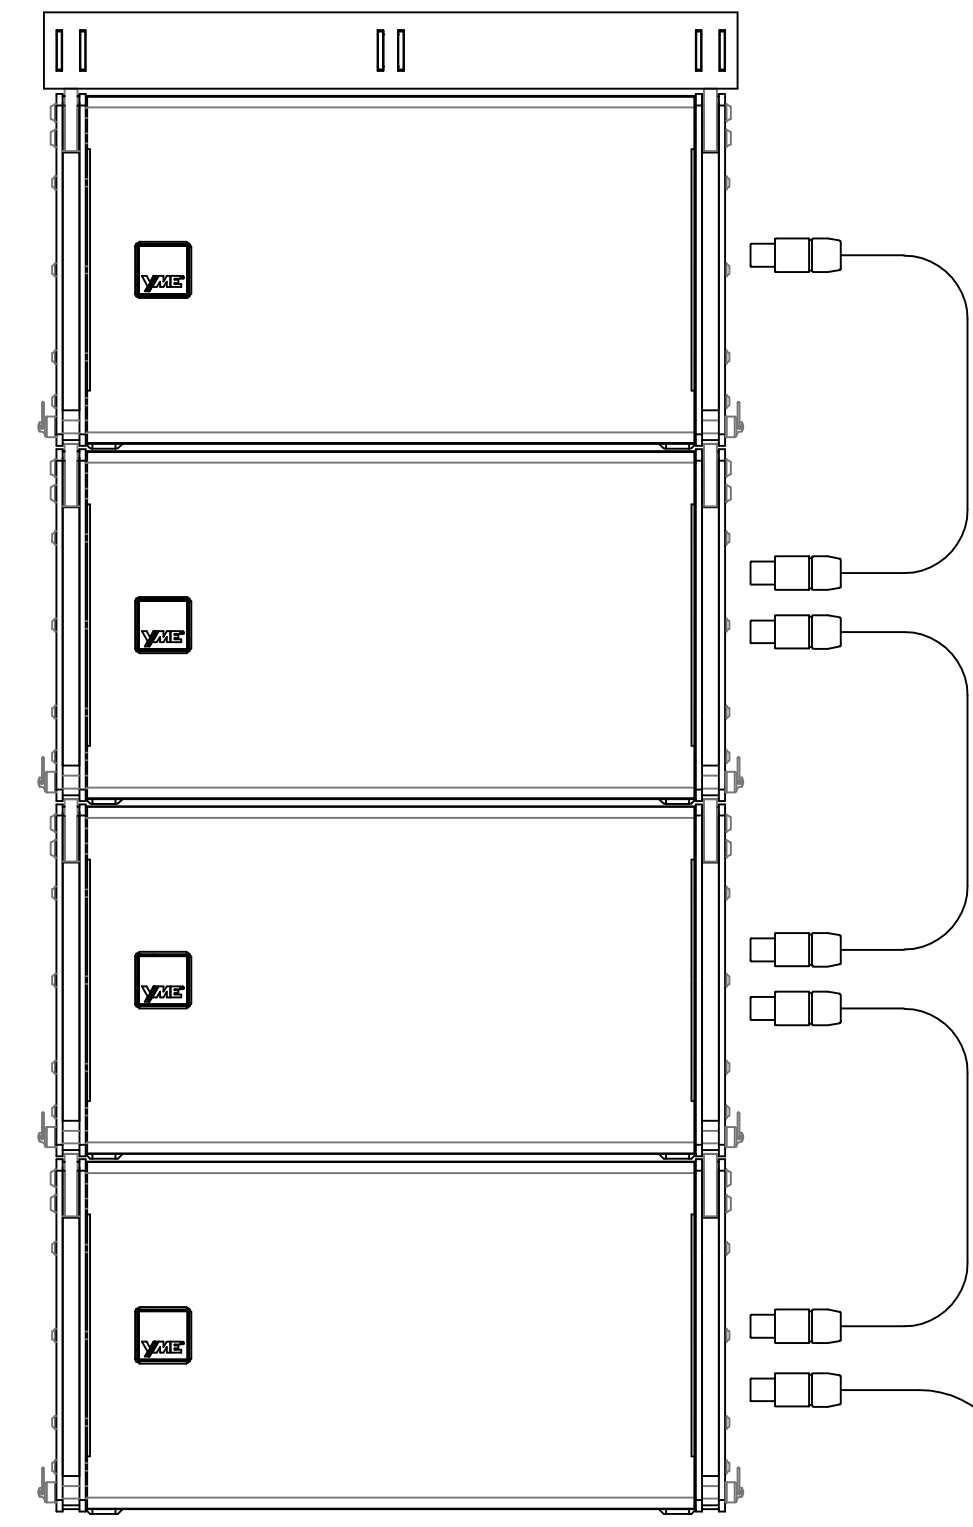

Yoga X Passive Sys 1 8 Tops+4 Basses

4 x YG 75

4 x YG 75

2 x D 24
2 x HSA 2500Q
2 x LPN-4 16A
2 x 6RU Rack

2 x YG 30

2 x YG 30