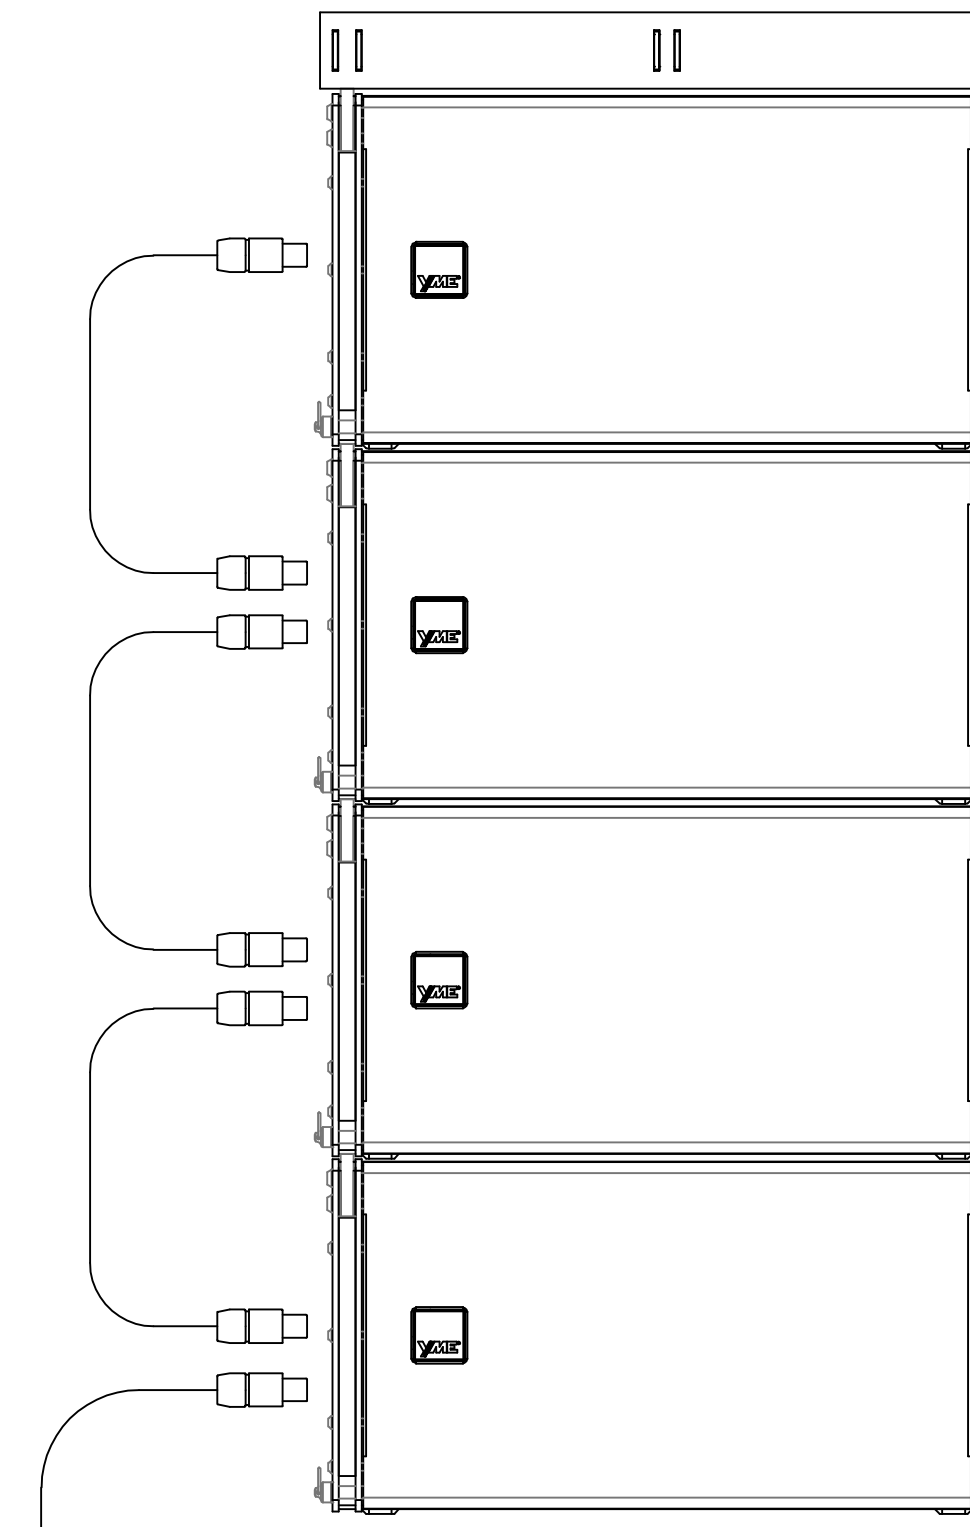

Yoga X Passive Sys 1 8 Tops+4 Basses

4 x YG 75

4 x YG 75

2 x D 24
2 x HSA 2500Q
2 x LPN-4 16A
2 x 6RU Rack

2 x YG 30

2 x YG 30